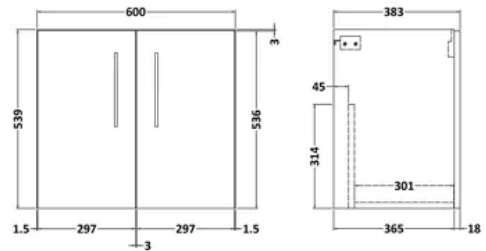

balterley

Arno 600mm Charcoal Black 2-Door Wall Hung Vanity Unit

PRODUCT DIMENSIONS

Product	540 x 600 x 383mm (H x W x D)
Packaged	560 x 620 x 405mm (H x W x D)
Nett Weight	14.2 kg
Packaged Weight	14.7 kg

PRODUCT DETAILS

Product Material	Mfc Textured Woodgrain
Colour/Finish	Charcoal Black