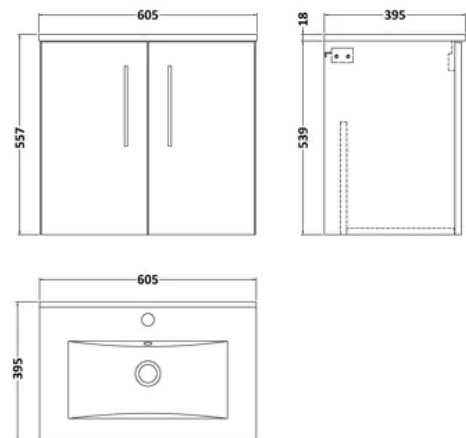

### PRODUCT DIMENSIONS

Product	557 x 600 x 390mm (H x W x D)
Packaged	560 x 620 x 405mm (H x W x D)
Nett Weight	24.96 kg
Packaged Weight	25.46 kg

### PRODUCT DETAILS

Country of Origin	United Kingdom
Product Material	Mfc Textured Woodgrain
Colour/Finish	Charcoal Black
Mount Type	Wall Hung
Style	Contemporary
Handle Type	D Shape
Construction Method	Cam & Wood Dowel
Construction Type	Rigid
Handles Included	Yes
Inner Bowl Depth	220 mm
Inner Bowl Height	130 mm
Inner Bowl Width	440 mm
Material Thickness	16 mm
No. Doors	2
No. Of Tapholes	1
Number Of Bowls	1
Overflow Included	Yes
Tap Included	No

### PRODUCT DIMENSIONS

Product	540 x 600 x 383mm (H x W x D)
Packaged	560 x 620 x 405mm (H x W x D)
Nett Weight	14.2 kg
Packaged Weight	14.7 kg

### PRODUCT DIMENSIONS

Product	170 x 600 x 390mm (H x W x D)
Packaged	200 x 400 x 620mm (H x W x D)
Nett Weight	10.7 kg
Packaged Weight	11.4 kg