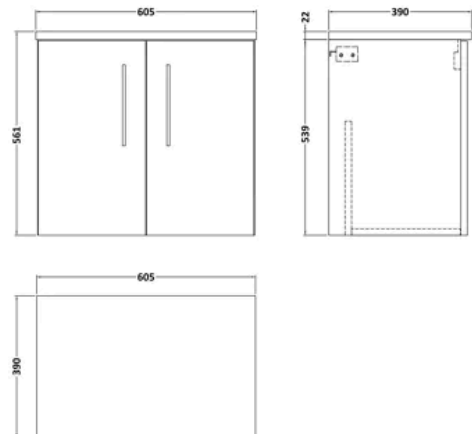

balterley

Bramshall 600mm Wall Hung 2 Door Vanity Unit & Laminate Worktop for Modern Bathroom Storage - Charcoal Black

PRODUCT REFERENCE

SKU	BFLE623LCM
EAN	5056883716786
Brand	Balterley

PRODUCT DIMENSIONS

Product	562 x 605 x 390mm (H x W x D)
Nett Weight	16.2 kg
Packaged Weight	0 kg

PRODUCT DETAILS

Country of Origin	United Kingdom
Product Material	Mfc Textured Woodgrain
Colour/Finish	Charcoal Black
Mount Type	Wall Hung
Style	Contemporary
Handle Type	D Shape
Construction Method	Cam & Wood Dowel
Construction Type	Rigid
Fsc Certified	Yes
Handle Material	Metal
Handles Included	Yes
Material Thickness	18 mm
No. Doors	2
Waste Shroud	No

balterley

605 x 390mm Carrera Marble Laminate Worktop

PRODUCT DIMENSIONS

Product	22 x 605 x 390mm (H x W x D)
Packaged	25 x 610 x 455mm (H x W x D)
Nett Weight	2 kg
Packaged Weight	2 kg

PRODUCT DETAILS

Country of Origin	United Kingdom
Product Material	Mfc Laminated
Colour/Finish	Carrera Marble
Style	Contemporary

balterley

Arno 600mm Charcoal Black 2 Door Wall Hung Vanity Unit

PRODUCT DIMENSIONS

Product	540 x 600 x 383mm (H x W x D)
Packaged	560 x 620 x 405mm (H x W x D)
Nett Weight	14.2 kg
Packaged Weight	14.7 kg