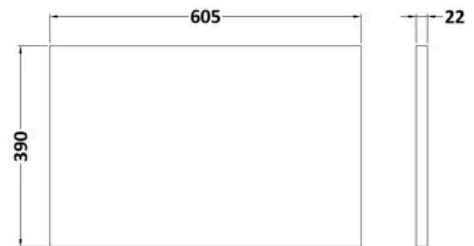

Product	562 x 605 x 390mm (H x W x D)
Nett Weight	16.2 kg
Packaged Weight	0 kg

PRODUCT DETAILS

Country of Origin	United Kingdom
Product Material	Mfc Textured Woodgrain
Colour/Finish	Charcoal Black
Mount Type	Wall Hung
Style	Contemporary
Handle Type	D Shape
Construction Method	Cam & Wood Dowel
Construction Type	Rigid
Fsc Certified	Yes
Handle Material	Metal
Handles Included	Yes
Material Thickness	18 mm
No. Doors	2
Waste Shroud	No

balterley

605 x 390mm Carrera Marble Laminate Worktop

PRODUCT DIMENSIONS

Product	22 x 605 x 390mm (H x W x D)
Packaged	25 x 610 x 455mm (H x W x D)
Nett Weight	2 kg
Packaged Weight	2 kg

PRODUCT DETAILS

Country of Origin	United Kingdom
Product Material	Mfc Laminated
Colour/Finish	Carrera Marble
Style	Contemporary

balterley

Arno 600mm Charcoal Black 2 Door Wall Hung Vanity Unit

PRODUCT DIMENSIONS

Product	540 x 600 x 383mm (H x W x D)
Packaged	560 x 620 x 405mm (H x W x D)
Nett Weight	14.2 kg
Packaged Weight	14.7 kg