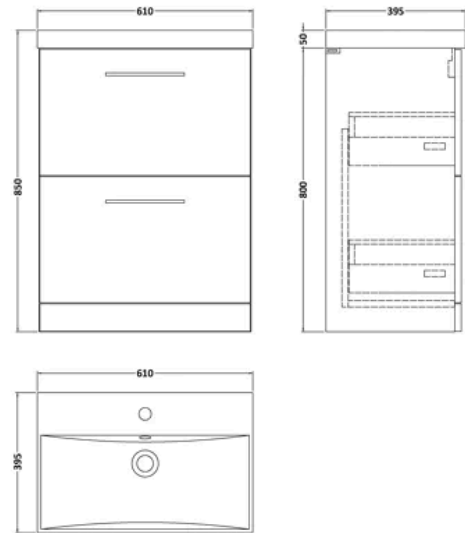

PRODUCT DIMENSIONS

| | |
|-----------------|-------------------------------|
| Product | 850 x 610 x 395mm (H x W x D) |
| Packaged | 820 x 620 x 405mm (H x W x D) |
| Nett Weight | 37 kg |
| Packaged Weight | 38 kg |

PRODUCT DETAILS

| | |
|---------------------|------------------|
| Country of Origin | United Kingdom |
| Product Material | Mfc |
| Colour/Finish | Charcoal Black |
| Mount Type | Floor |
| Style | Contemporary |
| Handle Type | D Shape |
| Construction Method | Cam & Wood Dowel |
| Construction Type | Rigid |
| Fsc Certified | Yes |
| Handle Material | Metal |
| Handles Included | Yes |
| Inner Bowl Depth | 220 mm |
| Inner Bowl Height | 125 mm |
| Inner Bowl Width | 600 mm |
| Leg Set Included | No |
| Legs Included | No |
| Material Thickness | 16 mm |
| No. Drawers | 2 |
| No. Of Tapholes | 1 |
| Number Of Bowls | 1 |
| Overflow Included | Yes |
| Tap Included | No |
| Waste Included | No |

balterley

Arno 600mm Charcoal Black 2 Drawer Floor Standing Vanity Unit

PRODUCT DIMENSIONS

| | |
|-----------------|-------------------------------|
| Product | 800 x 600 x 383mm (H x W x D) |
| Packaged | 835 x 632 x 391mm (H x W x D) |
| Nett Weight | 26 kg |
| Packaged Weight | 26.5 kg |

| | |
|-----------------|-------------------------------|
| Product | 190 x 610 x 395mm (H x W x D) |
| Packaged | 190 x 630 x 415mm (H x W x D) |
| Nett Weight | 11 kg |
| Packaged Weight | 11.5 kg |