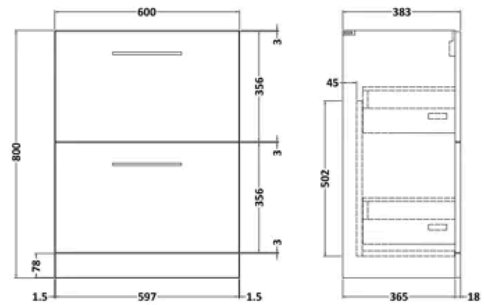

balterley

Arno 600mm Charcoal Black 2 Drawer Floor Standing Vanity Unit

PRODUCT DIMENSIONS

Product	800 x 600 x 383mm (H x W x D)
Packaged	835 x 632 x 391mm (H x W x D)
Nett Weight	26 kg
Packaged Weight	26.5 kg

PRODUCT DETAILS

Product Material	Mfc Textured Woodgrain
Colour/Finish	Charcoal Black