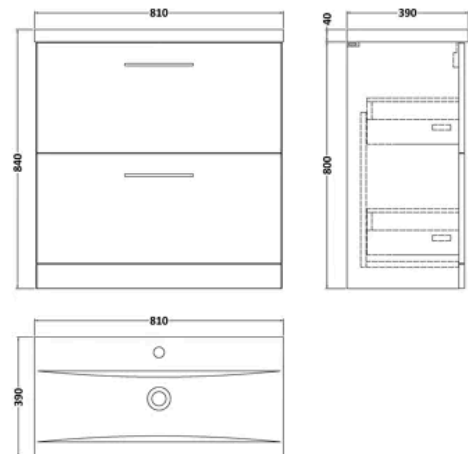

### PRODUCT DIMENSIONS

Product	840 x 810 x 390mm (H x W x D)
Packaged	820 x 820 x 405mm (H x W x D)
Nett Weight	46.5 kg
Packaged Weight	47 kg

### PRODUCT DETAILS

Country of Origin	United Kingdom
Product Material	Mfc
Colour/Finish	Charcoal Black
Mount Type	Floor
Style	Contemporary
Handle Type	D Shape
Construction Method	Cam & Wood Dowel
Construction Type	Rigid
Fsc Certified	Yes
Handle Material	Metal
Handles Included	Yes
Inner Bowl Depth	220 mm
Inner Bowl Height	125 mm
Inner Bowl Width	800 mm
Leg Set Included	No
Legs Included	No
Material Thickness	16 mm
No. Drawers	2
No. Of Tapholes	1
Number Of Bowls	1
Overflow Included	Yes
Tap Included	No
Waste Included	No

### PRODUCT DIMENSIONS

Product	800 x 800 x 383mm (H x W x D)
Packaged	835 x 832 x 391mm (H x W x D)
Nett Weight	31.5 kg
Packaged Weight	32 kg

### PRODUCT DIMENSIONS

Product	180 x 810 x 390mm (H x W x D)
Packaged	195 x 410 x 830mm (H x W x D)
Nett Weight	13.7 kg
Packaged Weight	14.8 kg