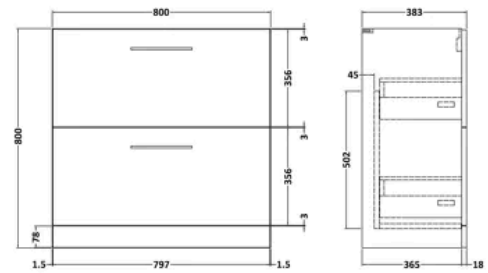

balterley

Arno 800mm Charcoal Black 2 Drawer Floor Standing Vanity Unit

PRODUCT DIMENSIONS

Product	800 x 800 x 383mm (H x W x D)
Packaged	835 x 832 x 391mm (H x W x D)
Nett Weight	31.5 kg
Packaged Weight	32 kg

PRODUCT DETAILS

Product Material	Mfc Textured Woodgrain
Colour/Finish	Charcoal Black