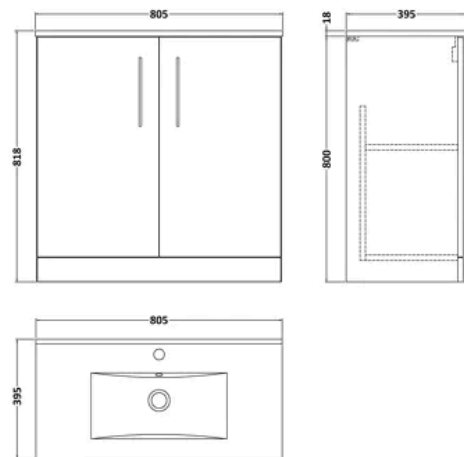

balterley

Contemporary Bathroom 2 Soft Close Door & Minimalist Floor Standing Vanity Unit Basin, Satin Green, 800mm

PRODUCT REFERENCE

SKU	BFLE805B
EAN	5056880000000
Brand	Balterley

PRODUCT DIMENSIONS

Product	815 x 800 x 390mm (H x W x D)
Packaged	560 x 632 x 391mm (H x W x D)
Nett Weight	32.26 kg
Packaged Weight	32.76 kg

PRODUCT DETAILS

Country of Origin	China
Product Material	Mfc
Colour/Finish	Satin Green
Mount Type	Floor
Style	Contemporary
Handle Type	D Shape
Construction Method	Cam & Wood Dowel
Construction Type	Rigid
Fsc Certified	Yes
Handle Material	Metal
Handles Included	Yes
Inner Bowl Depth	210 mm
Inner Bowl Height	125 mm
Inner Bowl Width	435 mm
Leg Set Included	No
Legs Included	No
Material Thickness	16 mm
No. Doors	2
No. Of Tapholes	1
Number Of Bowls	1
Overflow Included	Yes
Tap Included	No
Waste Included	No

balterley

Arno 800mm Satin Green 2 Door Floor Standing Vanity Unit

PRODUCT DIMENSIONS

Product	800 x 800 x 383mm (H x W x D)
Packaged	835 x 820 x 375mm (H x W x D)
Nett Weight	25.5 kg
Packaged Weight	26 kg

balterley

1 Tap Hole 800mm Minimalist Ceramic Basin

PRODUCT DIMENSIONS

Product	170 x 812 x 395mm (H x W x D)
Packaged	400 x 820 x 200mm (H x W x D)
Nett Weight	13.74 kg
Packaged Weight	15 kg

PRODUCT DETAILS