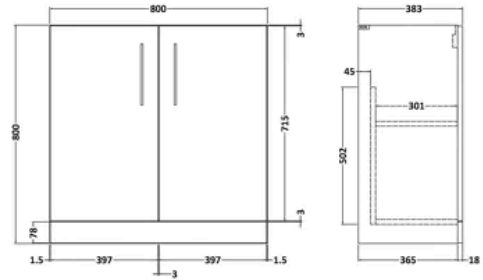

PRODUCT DETAILS

Country of Origin	China
Product Material	Mfc
Colour/Finish	Satin Green
Mount Type	Floor
Style	Contemporary
Handle Type	D Shape
Construction Method	Cam & Wood Dowel
Construction Type	Rigid
Fsc Certified	Yes
Handle Material	Metal
Handles Included	Yes
Inner Bowl Depth	210 mm
Inner Bowl Height	125 mm
Inner Bowl Width	435 mm
Leg Set Included	No
Legs Included	No
Material Thickness	16 mm
No. Doors	2
No. Of Tapholes	1
Number Of Bowls	1
Overflow Included	Yes
Tap Included	No
Waste Included	No

balterley

Arno 800mm Satin Green 2 Door Floor Standing Vanity Unit

PRODUCT DIMENSIONS

Product	800 x 800 x 383mm (H x W x D)
Packaged	835 x 820 x 375mm (H x W x D)
Nett Weight	25.5 kg
Packaged Weight	26 kg

balterley

1 Tap Hole 800mm Minimalist Ceramic Basin

PRODUCT DIMENSIONS

Product	170 x 812 x 395mm (H x W x D)
Packaged	400 x 820 x 200mm (H x W x D)
Nett Weight	13.74 kg
Packaged Weight	15 kg

PRODUCT DETAILS

Country of Origin	China
Product Material	Vitreous China
Colour/Finish	White
Style	Contemporary
Ce Certified	Yes
Inner Bowl Height	125 mm
No. Of Tapholes	1
Number Of Bowls	1
Overflow Included	Yes
Tap Included	No
Waste Included	No