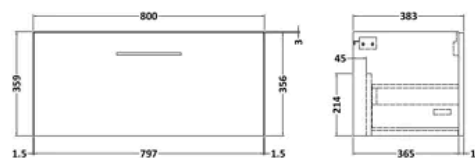

PRODUCT DETAILS

Country of Origin	China
Product Material	Mfc Painted Matt
Colour/Finish	Satin Green
Mount Type	Wall Hung
Style	Contemporary
Handle Type	D Shape
Construction Method	Cam & Wood Dowel
Construction Type	Rigid
Handles Included	Yes
Inner Bowl Depth	210 mm
Inner Bowl Height	125 mm
Inner Bowl Width	435 mm
Material Thickness	16 mm
No. Drawers	1
No. Of Tapholes	1
Number Of Bowls	1
Overflow Included	Yes
Tap Included	No

balterley

Arno 800mm Satin Green 2 Drawer Wall Hung Vanity Unit

PRODUCT DIMENSIONS

Product	359 x 800 x 383mm (H x W x D)
Packaged	391 x 832 x 391mm (H x W x D)
Nett Weight	17 kg
Packaged Weight	17.5 kg

PRODUCT DETAILS

balterley

1 Tap Hole 800mm Minimalist Ceramic Basin

PRODUCT DIMENSIONS

Product	170 x 812 x 395mm (H x W x D)
Packaged	400 x 820 x 200mm (H x W x D)
Nett Weight	13.74 kg
Packaged Weight	15 kg

PRODUCT DETAILS

Country of Origin	China
Product Material	Vitreous China
Colour/Finish	White
Style	Contemporary
Ce Certified	Yes
Inner Bowl Height	125 mm
No. Of Tapholes	1
Number Of Bowls	1
Overflow Included	Yes
Tap Included	No
Waste Included	No