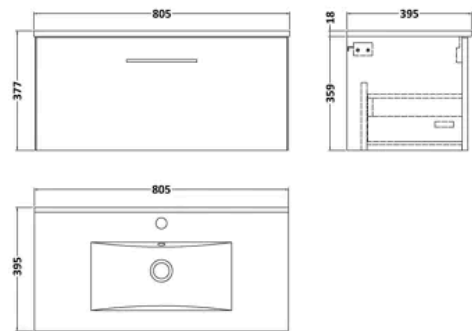

balterley

Contemporary Bathroom 1 Soft Close Drawer & Minimalist Wall Hung Vanity Unit Basin, Satin Green, 800mm

PRODUCT REFERENCE

SKU	BFLE825B
EAN	5056880000000
Brand	Balterley

PRODUCT DIMENSIONS

Product	377 x 800 x 390mm (H x W x D)
Packaged	380 x 820 x 405mm (H x W x D)
Nett Weight	33.9 kg
Packaged Weight	34.4 kg

PRODUCT DETAILS

Country of Origin	China
Product Material	Mfc Painted Matt
Colour/Finish	Satin Green
Mount Type	Wall Hung
Style	Contemporary
Handle Type	D Shape
Construction Method	Cam & Wood Dowel
Construction Type	Rigid
Handles Included	Yes
Inner Bowl Depth	210 mm
Inner Bowl Height	125 mm
Inner Bowl Width	435 mm
Material Thickness	16 mm
No. Drawers	1
No. Of Tapholes	1
Number Of Bowls	1
Overflow Included	Yes
Tap Included	No

balterley

Arno 800mm Satin Green 2 Drawer Wall Hung Vanity Unit

PRODUCT DIMENSIONS

Product	359 x 800 x 383mm (H x W x D)
Packaged	391 x 832 x 391mm (H x W x D)
Nett Weight	17 kg
Packaged Weight	17.5 kg

PRODUCT DETAILS

balterley

1 Tap Hole 800mm Minimalist Ceramic Basin

PRODUCT DIMENSIONS

Product	170 x 812 x 395mm (H x W x D)
Packaged	400 x 820 x 200mm (H x W x D)
Nett Weight	13.74 kg
Packaged Weight	15 kg

PRODUCT DETAILS