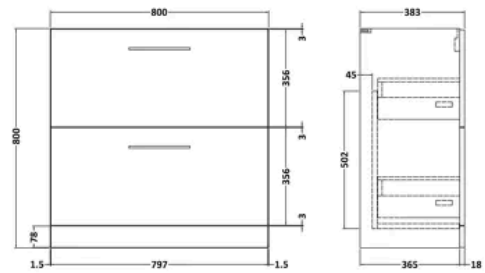

PRODUCT DETAILS

Country of Origin	China
Product Material	Mfc
Colour/Finish	Satin Green
Mount Type	Floor
Style	Contemporary
Handle Type	D Shape
Construction Method	Cam & Wood Dowel
Construction Type	Rigid
Fsc Certified	Yes
Handle Material	Metal
Handles Included	Yes
Inner Bowl Depth	220 mm
Inner Bowl Height	125 mm
Inner Bowl Width	800 mm
Leg Set Included	No
Legs Included	No
Material Thickness	16 mm
No. Drawers	2
No. Of Tapholes	1
Number Of Bowls	1
Overflow Included	Yes
Tap Included	No
Waste Included	No

balterley

Arno 800mm Satin Green 2 Drawer Floor Standing Vanity Unit

PRODUCT DIMENSIONS

Product	800 x 800 x 383mm (H x W x D)
Packaged	835 x 832 x 391mm (H x W x D)
Nett Weight	31.5 kg
Packaged Weight	32 kg

PRODUCT DETAILS

Product Material	Mdf Painted Matt
Colour/Finish	Satin Green

balterley

1 Tap Hole 800mm Mid-Edge Ceramic Basin

PRODUCT DIMENSIONS

Product	180 x 810 x 390mm (H x W x D)
Packaged	195 x 410 x 830mm (H x W x D)
Nett Weight	13.7 kg
Packaged Weight	14.8 kg

PRODUCT DETAILS

Country of Origin	China
Product Material	Vitreous China
Colour/Finish	White
Style	Contemporary
Ce Certified	Yes
Inner Bowl Height	125 mm
No. Of Tapholes	1
Number Of Bowls	1
Overflow Included	Yes
Tap Included	No
Waste Included	No