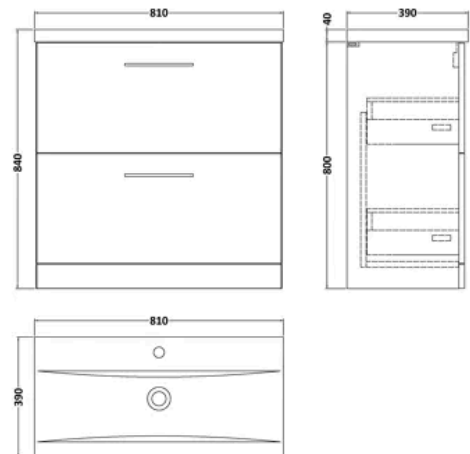

Modern Bathroom 2 Soft-Close Drawer Floor Standing Vanity Unit with Mid-Edge Basin, Satin Green, 800 mm

PRODUCT REFERENCE

SKU	BFLE835A
EAN	5056880000000
Brand	Balterley

PRODUCT DIMENSIONS

Product	840 x 810 x 390mm (H x W x D)
Packaged	820 x 820 x 405mm (H x W x D)
Nett Weight	46.5 kg
Packaged Weight	47 kg

PRODUCT DETAILS

Country of Origin	China
Product Material	Mfc
Colour/Finish	Satin Green
Mount Type	Floor
Style	Contemporary
Handle Type	D Shape
Construction Method	Cam & Wood Dowel
Construction Type	Rigid
Fsc Certified	Yes
Handle Material	Metal
Handles Included	Yes
Inner Bowl Depth	220 mm
Inner Bowl Height	125 mm
Inner Bowl Width	800 mm
Leg Set Included	No
Legs Included	No
Material Thickness	16 mm
No. Drawers	2
No. Of Tapholes	1
Number Of Bowls	1
Overflow Included	Yes
Tap Included	No
Waste Included	No

balterley

Arno 800mm Satin Green 2 Drawer Floor Standing Vanity Unit

PRODUCT DIMENSIONS

Product	800 x 800 x 383mm (H x W x D)
Packaged	835 x 832 x 391mm (H x W x D)
Nett Weight	31.5 kg
Packaged Weight	32 kg

PRODUCT DETAILS

Product Material	Mdf Painted Matt
Colour/Finish	Satin Green

balterley

1 Tap Hole 800mm Mid-Edge Ceramic Basin

PRODUCT DIMENSIONS

Product	180 x 810 x 390mm (H x W x D)
Packaged	195 x 410 x 830mm (H x W x D)
Nett Weight	13.7 kg
Packaged Weight	14.8 kg