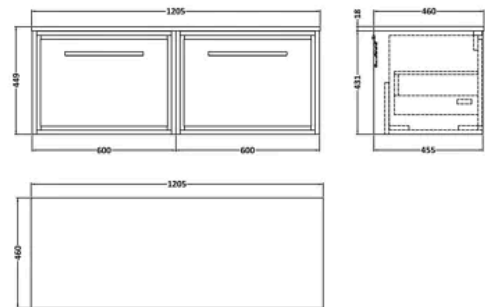

balterley

Longnor 1200mm Framed Design Wall Hung Single Drawer Vanity with Worktop - Coastal Grey

PRODUCT REFERENCE

SKU	BFLL2322W2
EAN	5056883708552
Brand	Balterley

PRODUCT DIMENSIONS

Product	449 x 605 x 460mm (H x W x D)
Packaged	577 x 1220 x 480mm (H x W x D)
Nett Weight	50.5 kg
Packaged Weight	51 kg

PRODUCT DETAILS

Country of Origin	China
Product Material	Mfc Smooth Matt
Colour/Finish	Coastal Grey
Mount Type	Wall Hung
Style	Contemporary
Handle Type	D Shape
Fixings Included	Yes
Construction Method	Cam & Wood Dowel
Construction Type	Rigid
Drawer Type	80mm High Metal S/C Inc Gallery
Fsc Certified	Yes
Handles Included	Yes
Material Thickness	18 mm
No. Doors	1
No. Drawers	1
Waste Shroud	Yes

balterley

Coastal Grey 1205x460mm Monument Worktop

PRODUCT DIMENSIONS

Packaged	25 x 1225 x 410mm (H x W x D)
Nett Weight	5 kg
Packaged Weight	5 kg

PRODUCT DETAILS

Country of Origin	United Kingdom
Colour/Finish	Coastal Grey
Style	Contemporary
Material Thickness	18 mm

balterley

Lille 600mm Coastal Grey 1 Drawer Wall Hung Vanity Unit

PRODUCT DIMENSIONS

Product	431 x 600 x 455mm (H x W x D)
Packaged	470 x 632 x 480mm (H x W x D)
Nett Weight	22.5 kg
Packaged Weight	23 kg