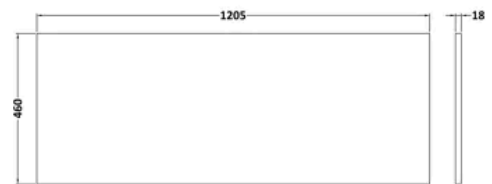

balterley

Longnor 1200mm Framed Design Wall Hung Single Drawer Vanity with Worktop - Coastal Grey

PRODUCT REFERENCE

SKU	BFLL2322W2
EAN	5056883708552
Brand	Balterley

PRODUCT DIMENSIONS

Product	449 x 605 x 460mm (H x W x D)
Packaged	577 x 1220 x 480mm (H x W x D)
Nett Weight	50.5 kg
Packaged Weight	51 kg

balterley

Coastal Grey 1205x460mm Monument Worktop

PRODUCT DIMENSIONS

Packaged	25 x 1225 x 410mm (H x W x D)
Nett Weight	5 kg
Packaged Weight	5 kg

PRODUCT DETAILS

Country of Origin	United Kingdom
Colour/Finish	Coastal Grey
Style	Contemporary
Material Thickness	18 mm

balterley

Lille 600mm Coastal Grey 1 Drawer Wall Hung Vanity Unit

PRODUCT DIMENSIONS

Product	431 x 600 x 455mm (H x W x D)
Packaged	470 x 632 x 480mm (H x W x D)
Nett Weight	22.5 kg
Packaged Weight	23 kg