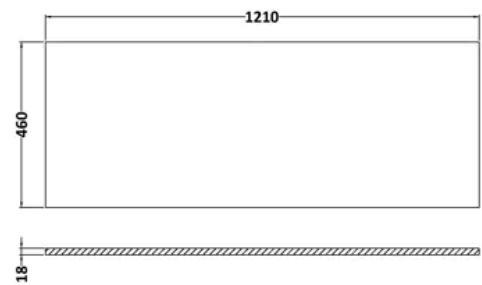

balterley

Hudson Reed 1210x460mm Marble Worktop

PRODUCT DIMENSIONS

Product	14 x 1210 x 460mm (H x W x D)
Packaged	35 x 1250 x 500mm (H x W x D)
Nett Weight	25.5 kg
Packaged Weight	26 kg

PACKAGING DETAILS

Label Size (mm)	50 x 100
Label Colour	White
Label Qty	1.0000

PRODUCT DETAILS

Country of Origin	China
Product Material	Natural Marble
Colour/Finish	White
Style	Contemporary
Fixings Included	No
Fsc Certified	Yes
Material Thickness	14 mm