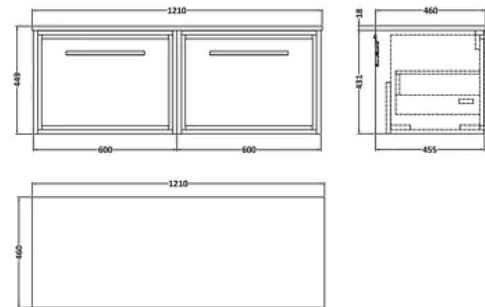

balterley

Longnor 1200mm Framed Design Wall Hung Single Drawer Vanity with Marble Worktop - Coastal Grey

PRODUCT REFERENCE

SKU	BFLL2322WMT2
EAN	5056883708828
Brand	Balterley

PRODUCT DIMENSIONS

Product	449 x 1210 x 460mm (H x W x D)
Packaged	577 x 1220 x 480mm (H x W x D)
Nett Weight	71.5 kg
Packaged Weight	72 kg

PRODUCT DETAILS

Country of Origin	China
Product Material	Mfc Smooth Matt,Natural Marble
Colour/Finish	Coastal Grey
Mount Type	Wall Hung
Style	Contemporary
Handle Type	D Shape
Fixings Included	Yes
Construction Method	Cam & Wood Dowel
Construction Type	Rigid
Drawer Type	80mm High Metal S/C Inc Gallery
Fsc Certified	Yes
Handles Included	Yes
Material Thickness	18 mm
No. Doors	1
No. Drawers	1
Waste Shroud	Yes

balterley

Hudson Reed 1210x460mm Marble Worktop

PRODUCT DIMENSIONS

Product	14 x 1210 x 460mm (H x W x D)
Packaged	35 x 1250 x 500mm (H x W x D)
Nett Weight	25.5 kg
Packaged Weight	26 kg

PACKAGING DETAILS

Label Size (mm)	50 x 100
Label Colour	White
Label Qty	1.0000

PRODUCT DIMENSIONS

Product	431 x 600 x 455mm (H x W x D)
Packaged	470 x 632 x 480mm (H x W x D)
Nett Weight	22.5 kg
Packaged Weight	23 kg

PACKAGING DETAILS

Label Colour	White
Label Qty	2.0000

PRODUCT DETAILS