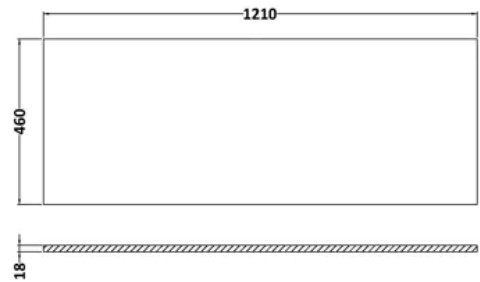

balterley

Longnor 1200mm Wall Hung 4 Drawer Vanity w/ Marble Worktop - Coastal Grey

PRODUCT REFERENCE

SKU	BFLL2324CMT2
EAN	5056883709382
Brand	Balterley

PRODUCT DIMENSIONS

Product	557 x 610 x 460mm (H x W x D)
Packaged	577 x 1220 x 480mm (H x W x D)
Nett Weight	84.5 kg
Packaged Weight	85 kg

balterley

Hudson Reed 1210x460mm Carrera Marble Worktop

PRODUCT DIMENSIONS

Product	14 x 1210 x 460mm (H x W x D)
Packaged	35 x 1250 x 500mm (H x W x D)
Nett Weight	25.5 kg
Packaged Weight	26 kg

PACKAGING DETAILS

Label Size (mm)	50 x 100
Label Colour	White
Label Qty	1.0000

PRODUCT DETAILS

Country of Origin	China
Product Material	Natural Marble
Colour/Finish	White
Style	Contemporary
Fixings Included	No
Fsc Certified	Yes
Material Thickness	14 mm

balterley

Lille 600mm Coastal Grey 2 Drawer Wall Hung Vanity Unit

PRODUCT DIMENSIONS

Product	539 x 600 x 455mm (H x W x D)
Packaged	577 x 632 x 480mm (H x W x D)
Nett Weight	29 kg
Packaged Weight	29.5 kg