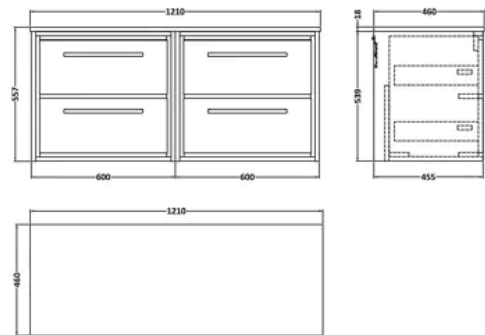

balterley

Longnor 1200mm Wall Hung 4 Drawer Vanity w/ Marble Worktop - Coastal Grey

PRODUCT REFERENCE

SKU	BFLL2324CMT2
EAN	5056883709382
Brand	Balterley

PRODUCT DIMENSIONS

Product	557 x 610 x 460mm (H x W x D)
Packaged	577 x 1220 x 480mm (H x W x D)
Nett Weight	84.5 kg
Packaged Weight	85 kg

balterley

Hudson Reed 1210x460mm Carrera Marble Worktop

PRODUCT DIMENSIONS

Product	14 x 1210 x 460mm (H x W x D)
Packaged	35 x 1250 x 500mm (H x W x D)
Nett Weight	25.5 kg
Packaged Weight	26 kg

PACKAGING DETAILS

Label Size (mm)	50 x 100
Label Colour	White
Label Qty	1.0000

PRODUCT DETAILS

Country of Origin	China
Product Material	Natural Marble
Colour/Finish	White
Style	Contemporary
Fixings Included	No
Fsc Certified	Yes
Material Thickness	14 mm

balterley

Lille 600mm Coastal Grey 2 Drawer Wall Hung Vanity Unit

PRODUCT DIMENSIONS

Product	539 x 600 x 455mm (H x W x D)
Packaged	577 x 632 x 480mm (H x W x D)
Nett Weight	29 kg
Packaged Weight	29.5 kg