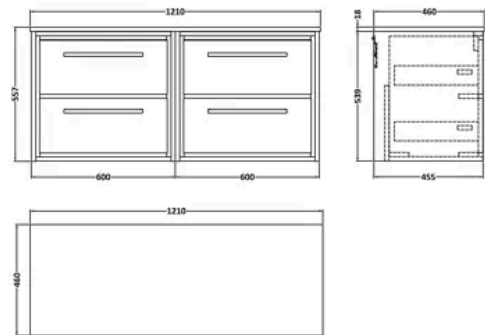

balterley

Longnor 1200mm Framed Design Wall Hung 4 Drawer Vanity & Marble Worktop - Coastal Grey

PRODUCT REFERENCE

SKU	BFLL2324GMT2
EAN	5056883709115
Brand	Balterley

PRODUCT DIMENSIONS

Product	557 x 610 x 460mm (H x W x D)
Packaged	577 x 1220 x 480mm (H x W x D)
Nett Weight	84.5 kg
Packaged Weight	85 kg

PRODUCT DETAILS

Country of Origin	China
Product Material	Mfc Smooth Matt,Natural Marble
Colour/Finish	Coastal Grey
Mount Type	Wall Hung
Style	Contemporary
Handle Type	D Shape
Fixings Included	Yes
Construction Method	Cam & Wood Dowel
Construction Type	Rigid
Drawer Type	80mm High Metal S/C Inc Gallery
Fsc Certified	Yes
Handles Included	Yes
Material Thickness	18 mm
No. Doors	4
No. Drawers	4
Waste Shroud	Yes