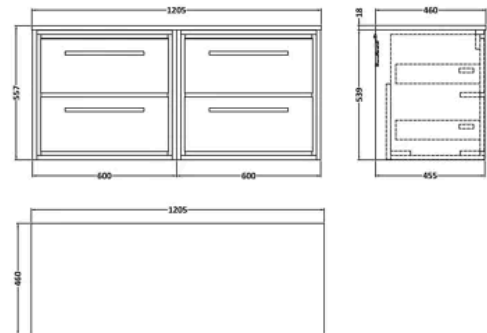

balterley

Longnor 1200mm Framed Design Wall Hung 4 Drawer Vanity with Worktop - Coastal Grey

PRODUCT REFERENCE

SKU	BFLL2324W2
EAN	5056883708583
Brand	Balterley

PRODUCT DIMENSIONS

Product	557 x 1205 x 460mm (H x W x D)
Packaged	577 x 1220 x 480mm (H x W x D)
Nett Weight	63.5 kg
Packaged Weight	64 kg

PRODUCT DETAILS

Country of Origin	China
Product Material	Mfc Smooth Matt
Colour/Finish	Coastal Grey
Mount Type	Wall Hung
Style	Contemporary
Handle Type	D Shape
Fixings Included	Yes
Construction Method	Cam & Wood Dowel
Construction Type	Rigid
Drawer Type	80mm High Metal S/C Inc Gallery
Fsc Certified	Yes
Handles Included	Yes
Material Thickness	18 mm
No. Doors	4
No. Drawers	4
Waste Shroud	Yes