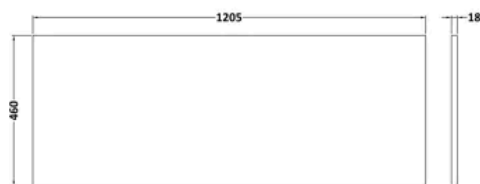

balterley

Coastal Grey 1205x460mm Monument Worktop

PRODUCT DIMENSIONS

Packaged	25 x 1225 x 410mm (H x W x D)
Nett Weight	5 kg
Packaged Weight	5 kg

PRODUCT DETAILS

Country of Origin	United Kingdom
Colour/Finish	Coastal Grey
Style	Contemporary
Material Thickness	18 mm