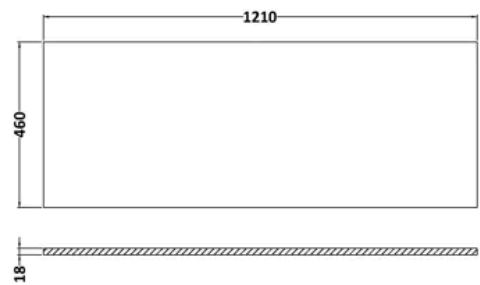

balterley

Hudson Reed 1210x460mm Marble Worktop

PRODUCT DIMENSIONS

Product	14 x 1210 x 460mm (H x W x D)
Packaged	35 x 1250 x 500mm (H x W x D)
Nett Weight	25.5 kg
Packaged Weight	26 kg

PACKAGING DETAILS

Label Size (mm)	50 x 100
Label Colour	White
Label Qty	1.0000

PRODUCT DETAILS

Country of Origin	China
Product Material	Natural Marble
Colour/Finish	White
Style	Contemporary
Fixings Included	No
Fsc Certified	Yes
Material Thickness	14 mm