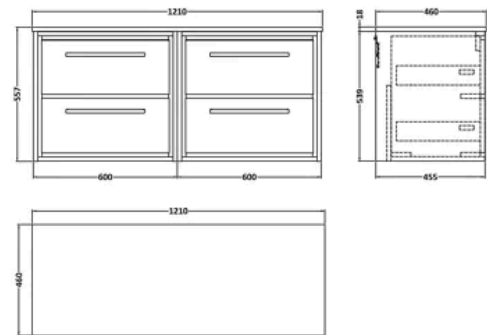

balterley

Longnor 1200mm Framed Design Wall Hung 4 Drawer Vanity with Marble Worktop - Coastal Grey

PRODUCT REFERENCE

SKU	BFLL2324WMT2
EAN	5056883708859
Brand	Balterley

PRODUCT DIMENSIONS

Product	557 x 610 x 460mm (H x W x D)
Packaged	577 x 1220 x 480mm (H x W x D)
Nett Weight	84.5 kg
Packaged Weight	85 kg

PRODUCT DETAILS

Country of Origin	China
Product Material	Mfc Smooth Matt,Natural Marble
Colour/Finish	Coastal Grey
Mount Type	Wall Hung
Style	Contemporary
Handle Type	D Shape
Fixings Included	Yes
Construction Method	Cam & Wood Dowel
Construction Type	Rigid
Drawer Type	80mm High Metal S/C Inc Gallery
Fsc Certified	Yes
Handles Included	Yes
Material Thickness	18 mm
No. Doors	4
No. Drawers	4
Waste Shroud	Yes