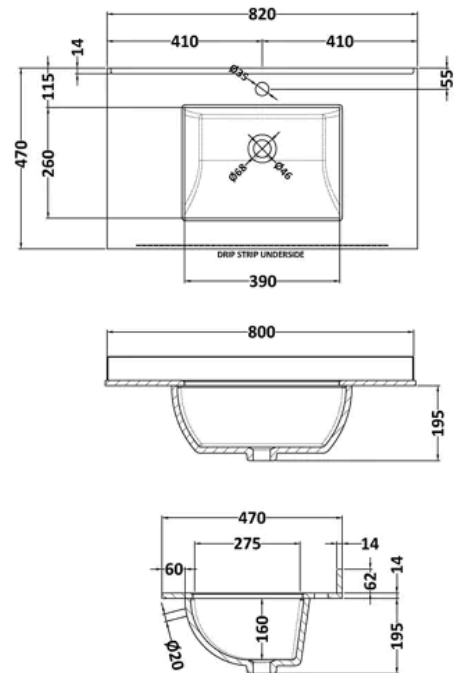

PRODUCT DETAILS

Country of Origin	China
Product Material	Mfc Smooth Matt,Vitreous China
Colour/Finish	Coastal Grey
Mount Type	Wall Hung
Style	Contemporary
Handle Type	D Shape
Fixings Included	Yes
Construction Method	Cam & Wood Dowel
Construction Type	Rigid
Drawer Type	80mm High Metal S/C Inc Gallery
Fsc Certified	Yes
Handles Included	Yes
Inner Bowl Depth	272 mm
Inner Bowl Height	160 mm
Leg Set Included	No
Legs Included	No
Material Thickness	18 mm
No. Doors	2
No. Drawers	2
No. Of Tapholes	1
Number Of Bowls	1
Overflow Cover Included	Yes
Overflow Included	Yes
Tap Included	No
Waste Included	No
Waste Shroud	Yes

1 Tap Hole 800mm White Single Square Bowl Marble Worktop Basin

PRODUCT DIMENSIONS

Product	268 x 820 x 463mm (H x W x D)
Packaged	250 x 900 x 580mm (H x W x D)
Nett Weight	20.5 kg
Packaged Weight	21 kg

PACKAGING DETAILS

Label Size (mm)	50 x 100
Label Colour	White
Label Qty	2.0000

PRODUCT DETAILS

Country of Origin	China
Product Material	Vitreous China
Colour/Finish	White
Style	Traditional
Bottle Trap Included	No
Ce Certified	Yes
Inner Bowl Depth	275 mm
Inner Bowl Height	160 mm
Inner Bowl Width	390 mm
No. Of Tapholes	1
Number Of Bowls	1
Overflow Cover Included	No
Overflow Included	Yes
Tap Included	No
Waste Included	No

balterley

Lille 800mm Coastal Grey Wall Hung 2 Drawer Vanity Unit

PRODUCT DIMENSIONS

Product	539 x 800 x 455mm (H x W x D)
Packaged	577 x 832 x 480mm (H x W x D)
Nett Weight	39 kg
Packaged Weight	39.5 kg