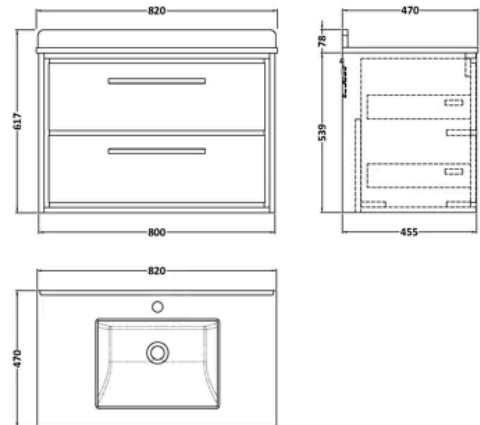

800mm Wall Hung 2 Drawer Vanity with Marble Worktop Basin - Coastal Grey

PRODUCT REFERENCE

SKU	BFLL2326WS1
EAN	5056883708316
Brand	Balterley

PRODUCT DIMENSIONS

Product	617 x 820 x 470mm (H x W x D)
Packaged	577 x 820 x 480mm (H x W x D)
Nett Weight	57.5 kg
Packaged Weight	58 kg

PRODUCT DETAILS

Country of Origin	China
Product Material	Mfc Smooth Matt,Vitreous China
Colour/Finish	Coastal Grey
Mount Type	Wall Hung
Style	Contemporary
Handle Type	D Shape
Fixings Included	Yes
Construction Method	Cam & Wood Dowel
Construction Type	Rigid
Drawer Type	80mm High Metal S/C Inc Gallery
Fsc Certified	Yes
Handles Included	Yes
Inner Bowl Depth	272 mm
Inner Bowl Height	160 mm
Leg Set Included	No
Legs Included	No
Material Thickness	18 mm
No. Doors	2
No. Drawers	2
No. Of Tapholes	1
Number Of Bowls	1
Overflow Cover Included	Yes
Overflow Included	Yes
Tap Included	No
Waste Included	No
Waste Shroud	Yes

1 Tap Hole 800mm White Single Square Bowl Marble Worktop Basin

PRODUCT DIMENSIONS

Product	268 x 820 x 463mm (H x W x D)
Packaged	250 x 900 x 580mm (H x W x D)
Nett Weight	20.5 kg
Packaged Weight	21 kg

PACKAGING DETAILS

Label Size (mm)	50 x 100
Label Colour	White
Label Qty	2.0000

PRODUCT DETAILS

Country of Origin	China
Product Material	Vitreous China
Colour/Finish	White
Style	Traditional
Bottle Trap Included	No
Ce Certified	Yes
Inner Bowl Depth	275 mm
Inner Bowl Height	160 mm
Inner Bowl Width	390 mm
No. Of Tapholes	1
Number Of Bowls	1
Overflow Cover Included	No
Overflow Included	Yes
Tap Included	No
Waste Included	No