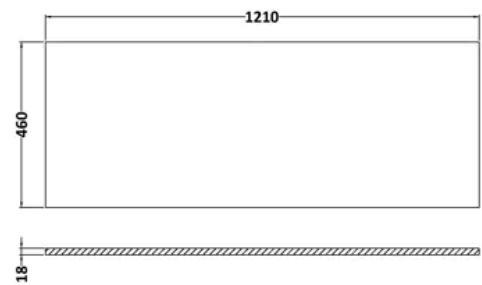

balterley

Hudson Reed 1210x460mm Grey Marble Worktop

PRODUCT DIMENSIONS

Product	14 x 1210 x 460mm (H x W x D)
Packaged	35 x 1250 x 500mm (H x W x D)
Nett Weight	25.5 kg
Packaged Weight	26 kg

PACKAGING DETAILS

Label Size (mm)	50 x 100
Label Colour	White
Label Qty	1.0000

PRODUCT DETAILS

Country of Origin	China
Product Material	Natural Marble
Colour/Finish	Grey
Style	Contemporary
Fixings Included	No
Fsc Certified	Yes
Material Thickness	14 mm