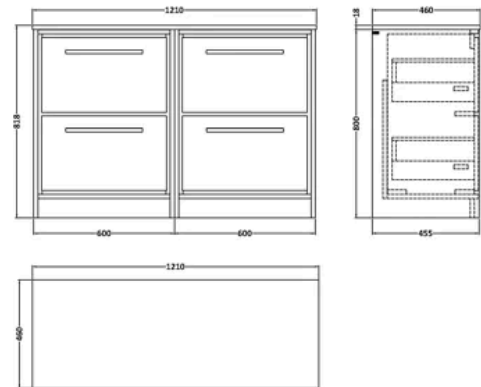

balterley

Longnor 1200mm Framed Design Floor Standing 4 Drawer Vanity & Marble Worktop - Coastal Grey

PRODUCT REFERENCE

SKU	BFLL2333GMT2
EAN	5056883709054
Brand	Balterley

PRODUCT DIMENSIONS

Product	818 x 1210 x 460mm (H x W x D)
Packaged	840 x 1220 x 480mm (H x W x D)
Nett Weight	103,5 kg
Packaged Weight	104 kg

PRODUCT DETAILS

Country of Origin	China
Product Material	Mfc Smooth Matt,Natural Marble
Colour/Finish	Coastal Grey
Mount Type	Floor
Style	Contemporary
Handle Type	D Shape
Fixings Included	Yes
Construction Method	Cam & Wood Dowel
Construction Type	Rigid
Drawer Type	80mm High Metal S/C Inc Gallery
Fsc Certified	Yes
Handles Included	Yes
Material Thickness	18 mm
No. Doors	4
No. Drawers	4
Waste Shroud	No