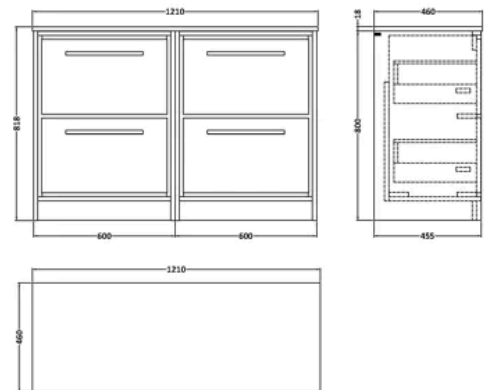

balterley

Longnor 1200mm Framed Design Floor Standing 4 Drawer Vanity with Worktop - Coastal Grey

PRODUCT REFERENCE

SKU	BFLL2333W2
EAN	5056883708521
Brand	Balterley

PRODUCT DIMENSIONS

Product	818 x 605 x 460mm (H x W x D)
Packaged	840 x 1220 x 480mm (H x W x D)
Nett Weight	82.5 kg
Packaged Weight	83 kg

PRODUCT DETAILS

Country of Origin	China
Product Material	Mfc Smooth Matt
Colour/Finish	Coastal Grey
Mount Type	Floor
Style	Contemporary
Handle Type	D Shape
Fixings Included	Yes
Construction Method	Cam & Wood Dowel
Construction Type	Rigid
Drawer Type	80mm High Metal S/C Inc Gallery
Fsc Certified	Yes
Handles Included	Yes
Material Thickness	18 mm
No. Doors	4
No. Drawers	4
Waste Shroud	No