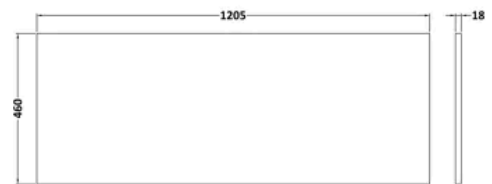

balterley

Coastal Grey 1205x460mm Monument Worktop

PRODUCT DIMENSIONS

Packaged	25 x 1225 x 410mm (H x W x D)
Nett Weight	5 kg
Packaged Weight	5 kg

PRODUCT DETAILS

Country of Origin	United Kingdom
Colour/Finish	Coastal Grey
Style	Contemporary
Material Thickness	18 mm