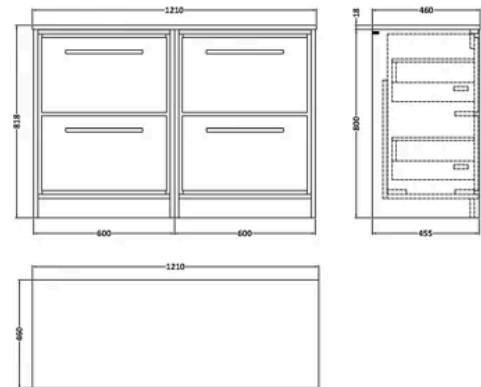

balterley

Longnor 1200mm Framed Design Floor Standing 4 Drawer Vanity with Marble Worktop - Coastal Grey

PRODUCT REFERENCE

SKU	BFLL2333WMT2
EAN	5056883708798
Brand	Balterley

PRODUCT DIMENSIONS

Product	818 x 1210 x 460mm (H x W x D)
Packaged	840 x 1220 x 480mm (H x W x D)
Nett Weight	103,5 kg
Packaged Weight	104 kg

PRODUCT DETAILS

Country of Origin	China
Product Material	Mfc Smooth Matt,Natural Marble
Colour/Finish	Coastal Grey
Mount Type	Floor
Style	Contemporary
Handle Type	D Shape
Fixings Included	Yes
Construction Method	Cam & Wood Dowel
Construction Type	Rigid
Drawer Type	80mm High Metal S/C Inc Gallery
Fsc Certified	Yes
Handles Included	Yes
Material Thickness	18 mm
No. Doors	4
No. Drawers	4
Waste Shroud	No

balterley

Hudson Reed 1210x460mm Marble Worktop

PRODUCT DIMENSIONS

Product	14 x 1210 x 460mm (H x W x D)
Packaged	35 x 1250 x 500mm (H x W x D)
Nett Weight	25.5 kg
Packaged Weight	26 kg

PACKAGING DETAILS

Label Size (mm)	50 x 100
Label Colour	White
Label Qty	1.0000

PRODUCT DIMENSIONS

Product	800 x 600 x 455mm (H x W x D)
Packaged	840 x 632 x 480mm (H x W x D)
Nett Weight	38.5 kg
Packaged Weight	39 kg

PACKAGING DETAILS

Label Colour	White
Label Qty	2.0000

PRODUCT DETAILS