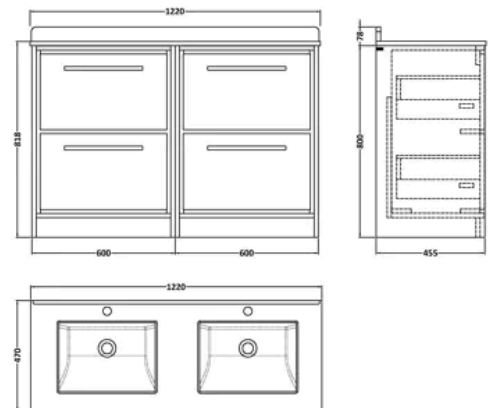

balterley

Longnor 1200mm Framed Design Floor Standing 4 Drawer Vanity with Marble Worktop Basin - Coastal Grey

PRODUCT REFERENCE

SKU	BFLL2333WS2
EAN	5056883710388
Brand	Balterley

PRODUCT DIMENSIONS

Product	878 x 1220 x 470mm (H x W x D)
Packaged	800 x 1200 x 455mm (H x W x D)
Nett Weight	86.5 kg
Packaged Weight	88 kg

PRODUCT DETAILS

Country of Origin	China
Product Material	Mfc Smooth Matt,Vitreous China
Colour/Finish	Coastal Grey
Mount Type	Floor
Style	Contemporary
Handle Type	D Shape
Fixings Included	Yes
Construction Method	Cam & Wood Dowel
Construction Type	Rigid
Drawer Type	80mm High Metal S/C Inc Gallery
Fsc Certified	Yes
Handles Included	Yes
Inner Bowl Depth	272 mm
Inner Bowl Height	160 mm
Inner Bowl Width	358 mm
Leg Set Included	No
Legs Included	No
Material Thickness	18 mm
No. Doors	4
No. Drawers	4
No. Of Tapholes	2
Number Of Bowls	2
Overflow Cover Included	Yes
Overflow Included	Yes
Tap Included	No
Waste Included	No
Waste Shroud	No

balterley

1 Tap Hole 1200mm White Double Bowl Marble Worktop Basin

PRODUCT DIMENSIONS

Product	209 x 1220 x 470mm (H x W x D)
Packaged	250 x 1320 x 580mm (H x W x D)
Nett Weight	30.5 kg
Packaged Weight	31 kg

PACKAGING DETAILS

Label Size (mm)	50 x 100
Label Colour	White
Label Qty	2.0000

PRODUCT DETAILS

Country of Origin	China
Product Material	Vitreous China
Colour/Finish	White
Style	Traditional
Bottle Trap Included	No
Ce Certified	Yes
Inner Bowl Depth	260 mm
Inner Bowl Height	160 mm
Inner Bowl Width	390 mm
No. Of Tapholes	1
Number Of Bowls	2
Overflow Cover Included	No
Overflow Included	Yes
Tap Included	No
Waste Included	No