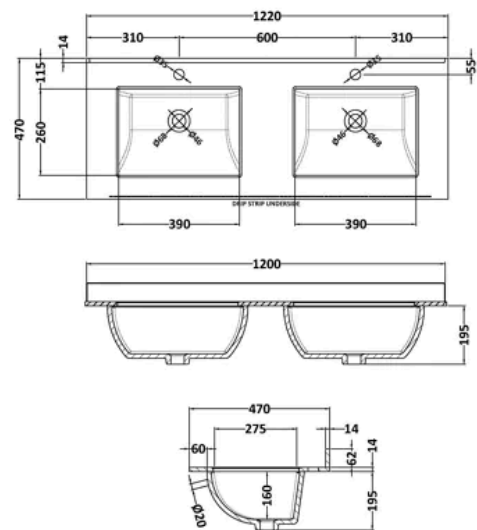

PRODUCT DETAILS

Country of Origin	China
Product Material	Mfc Smooth Matt,Vitreous China
Colour/Finish	Coastal Grey
Mount Type	Floor
Style	Contemporary
Handle Type	D Shape
Fixings Included	Yes
Construction Method	Cam & Wood Dowel
Construction Type	Rigid
Drawer Type	80mm High Metal S/C Inc Gallery
Fsc Certified	Yes
Handles Included	Yes
Inner Bowl Depth	272 mm
Inner Bowl Height	160 mm
Inner Bowl Width	358 mm
Leg Set Included	No
Legs Included	No
Material Thickness	18 mm
No. Doors	4
No. Drawers	4
No. Of Tapholes	2
Number Of Bowls	2
Overflow Cover Included	Yes
Overflow Included	Yes
Tap Included	No
Waste Included	No
Waste Shroud	No

balterley

1 Tap Hole 1200mm White Double Bowl Marble Worktop Basin

PRODUCT DIMENSIONS

Product	209 x 1220 x 470mm (H x W x D)
Packaged	250 x 1320 x 580mm (H x W x D)
Nett Weight	30.5 kg
Packaged Weight	31 kg

PACKAGING DETAILS

Label Size (mm)	50 x 100
Label Colour	White
Label Qty	2.0000

PRODUCT DETAILS

Country of Origin	China
Product Material	Vitreous China
Colour/Finish	White
Style	Traditional
Bottle Trap Included	No
Ce Certified	Yes
Inner Bowl Depth	260 mm
Inner Bowl Height	160 mm
Inner Bowl Width	390 mm
No. Of Tapholes	1
Number Of Bowls	2
Overflow Cover Included	No
Overflow Included	Yes
Tap Included	No
Waste Included	No

balterley

Lille 600mm Coastal Grey 2 Drawer Floor Standing Vanity Unit

PRODUCT DIMENSIONS

Product	800 x 600 x 455mm (H x W x D)
Packaged	840 x 632 x 480mm (H x W x D)
Nett Weight	38.5 kg
Packaged Weight	39 kg