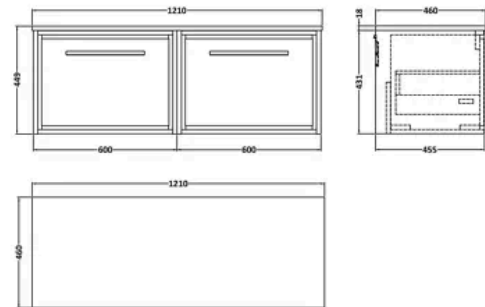

balterley

Longnor 1200mm Wall Hung Single Drawer Vanity w/ Marble Worktop - Fern Green

PRODUCT REFERENCE

SKU	BFLL3122CMT2
EAN	5056883709375
Brand	Balterley

PRODUCT DIMENSIONS

Product	449 x 1210 x 460mm (H x W x D)
Packaged	577 x 1220 x 480mm (H x W x D)
Nett Weight	71.5 kg
Packaged Weight	72 kg

PRODUCT DETAILS

Country of Origin	China
Product Material	Mfc Smooth Matt,Natural Marble
Colour/Finish	Fern Green
Mount Type	Wall Hung
Style	Contemporary
Handle Type	D Shape
Fixings Included	Yes
Construction Method	Cam & Wood Dowel
Construction Type	Rigid
Drawer Type	80mm High Metal S/C Inc Gallery
Fsc Certified	Yes
Handles Included	Yes
Material Thickness	18 mm
No. Doors	1
No. Drawers	1
Waste Shroud	Yes