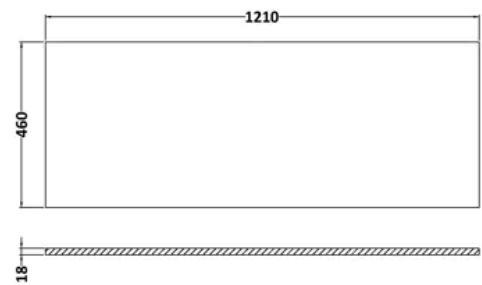

PRODUCT DIMENSIONS

| | |
|-----------------|--------------------------------|
| Product | 449 x 1210 x 460mm (H x W x D) |
| Packaged | 577 x 1220 x 480mm (H x W x D) |
| Nett Weight | 71.5 kg |
| Packaged Weight | 72 kg |

balterley

Hudson Reed 1210x460mm Grey Marble Worktop

PRODUCT DIMENSIONS

| | |
|-----------------|-------------------------------|
| Product | 14 x 1210 x 460mm (H x W x D) |
| Packaged | 35 x 1250 x 500mm (H x W x D) |
| Nett Weight | 25.5 kg |
| Packaged Weight | 26 kg |

PACKAGING DETAILS

| | |
|-----------------|----------|
| Label Size (mm) | 50 x 100 |
| Label Colour | White |
| Label Qty | 1.0000 |

PRODUCT DETAILS

| | |
|--------------------|----------------|
| Country of Origin | China |
| Product Material | Natural Marble |
| Colour/Finish | Grey |
| Style | Contemporary |
| Fixings Included | No |
| Fsc Certified | Yes |
| Material Thickness | 14 mm |

balterley

Lille 600mm Fern Green 1 Drawer Wall Hung Vanity Unit

PRODUCT DIMENSIONS

| | |
|-----------------|-------------------------------|
| Product | 431 x 600 x 455mm (H x W x D) |
| Packaged | 470 x 632 x 480mm (H x W x D) |
| Nett Weight | 22.5 kg |
| Packaged Weight | 23 kg |