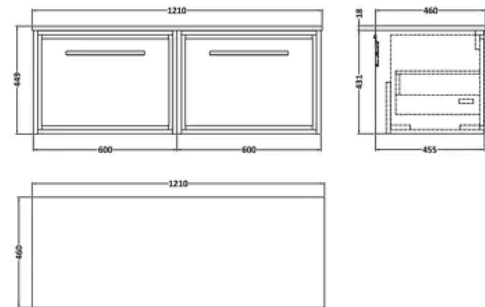

PRODUCT DIMENSIONS

| | |
|-----------------|--------------------------------|
| Product | 449 x 1210 x 460mm (H x W x D) |
| Packaged | 577 x 1220 x 480mm (H x W x D) |
| Nett Weight | 71.5 kg |
| Packaged Weight | 72 kg |

balterley

Hudson Reed 1210x460mm Grey Marble Worktop

PRODUCT DIMENSIONS

| | |
|-----------------|-------------------------------|
| Product | 14 x 1210 x 460mm (H x W x D) |
| Packaged | 35 x 1250 x 500mm (H x W x D) |
| Nett Weight | 25.5 kg |
| Packaged Weight | 26 kg |

PACKAGING DETAILS

| | |
|-----------------|----------|
| Label Size (mm) | 50 x 100 |
| Label Colour | White |
| Label Qty | 1.0000 |

PRODUCT DETAILS

| | |
|--------------------|----------------|
| Country of Origin | China |
| Product Material | Natural Marble |
| Colour/Finish | Grey |
| Style | Contemporary |
| Fixings Included | No |
| Fsc Certified | Yes |
| Material Thickness | 14 mm |

balterley

Lille 600mm Fern Green 1 Drawer Wall Hung Vanity Unit

PRODUCT DIMENSIONS

| | |
|-----------------|-------------------------------|
| Product | 431 x 600 x 455mm (H x W x D) |
| Packaged | 470 x 632 x 480mm (H x W x D) |
| Nett Weight | 22.5 kg |
| Packaged Weight | 23 kg |