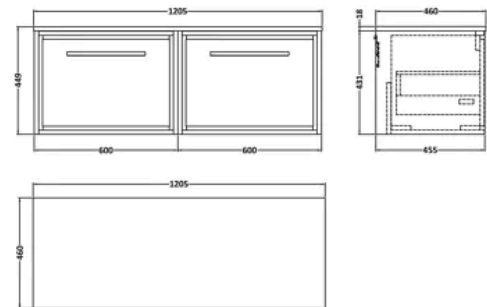

balterley

Longnor 1200mm Framed Design Wall Hung Single Drawer Vanity with Worktop - Fern Green

PRODUCT REFERENCE

SKU	BFLL3122W2
EAN	5056883708576
Brand	Balterley

PRODUCT DIMENSIONS

Product	449 x 605 x 460mm (H x W x D)
Packaged	577 x 1220 x 480mm (H x W x D)
Nett Weight	50.5 kg
Packaged Weight	51 kg

PRODUCT DETAILS

Country of Origin	China
Product Material	Mfc Smooth Matt
Colour/Finish	Fern Green
Mount Type	Wall Hung
Style	Contemporary
Handle Type	D Shape
Fixings Included	Yes
Construction Method	Cam & Wood Dowel
Construction Type	Rigid
Drawer Type	80mm High Metal S/C Inc Gallery
Fsc Certified	Yes
Handles Included	Yes
Material Thickness	18 mm
No. Doors	1
No. Drawers	1
Waste Shroud	Yes

balterley

1205 x 460mm Fern Green MFC Matt Furniture Worktop

PRODUCT DIMENSIONS

Product	18 x 1205 x 460mm (H x W x D)
Packaged	25 x 1225 x 410mm (H x W x D)
Nett Weight	5 kg
Packaged Weight	5 kg

PRODUCT DETAILS

Product	431 x 600 x 455mm (H x W x D)
Packaged	470 x 632 x 480mm (H x W x D)
Nett Weight	22.5 kg
Packaged Weight	23 kg

PACKAGING DETAILS

Label Colour	White
Label Qty	2.0000

PRODUCT DETAILS

Country of Origin	China
Product Material	Mfc Smooth Matt
Colour/Finish	Fern Green
Mount Type	Wall Hung
Style	Contemporary
Handle Type	D Shape
Fixings Included	Yes
Construction Method	Cam & Wood Dowel
Construction Type	Rigid
Drawer Type	80mm High Metal S/C Inc Gallery
Fsc Certified	Yes
Handles Included	Yes
Material Thickness	18 mm
No. Drawers	1
Waste Shroud	Yes