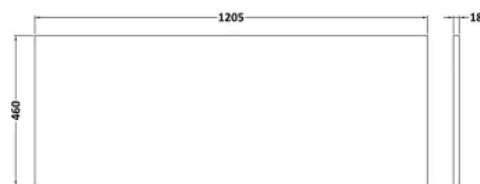

balterley

Longnor 1200mm Framed Design Wall Hung Single Drawer Vanity with Worktop - Fern Green

PRODUCT REFERENCE

SKU	BFLL3122W2
EAN	5056883708576
Brand	Balterley

PRODUCT DIMENSIONS

Product	449 x 605 x 460mm (H x W x D)
Packaged	577 x 1220 x 480mm (H x W x D)
Nett Weight	50.5 kg
Packaged Weight	51 kg

balterley

1205 x 460mm Fern Green MFC Matt Furniture Worktop

PRODUCT DIMENSIONS

Product	18 x 1205 x 460mm (H x W x D)
Packaged	25 x 1225 x 410mm (H x W x D)
Nett Weight	5 kg
Packaged Weight	5 kg

PRODUCT DETAILS

Country of Origin	United Kingdom
Product Material	Mfc Smooth Matt
Colour/Finish	Fern Green
Style	Contemporary
Material Thickness	18 mm

Lille 600mm Fern Green 1 Drawer Wall Hung Vanity Unit

PRODUCT DIMENSIONS

Product	431 x 600 x 455mm (H x W x D)
Packaged	470 x 632 x 480mm (H x W x D)
Nett Weight	22.5 kg
Packaged Weight	23 kg

PACKAGING DETAILS

Label Colour	White
Label Qty	2.0000

PRODUCT DETAILS

Country of Origin	China
Product Material	Mfc Smooth Matt
Colour/Finish	Fern Green
Mount Type	Wall Hung
Style	Contemporary
Handle Type	D Shape
Fixings Included	Yes
Construction Method	Cam & Wood Dowel
Construction Type	Rigid
Drawer Type	80mm High Metal S/C Inc Gallery
Fsc Certified	Yes
Handles Included	Yes
Material Thickness	18 mm
No. Drawers	1
Waste Shroud	Yes