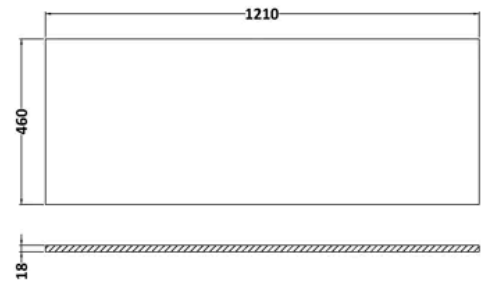

balterley

Longnor 1200mm Wall Hung 4 Drawer Vanity w/ Marble Worktop - Fern Green

PRODUCT REFERENCE

SKU	BFLL3124CMT2
EAN	5056883709603
Brand	Balterley

PRODUCT DIMENSIONS

Product	557 x 610 x 460mm (H x W x D)
Packaged	577 x 1220 x 480mm (H x W x D)
Nett Weight	84.5 kg
Packaged Weight	85 kg

balterley

Hudson Reed 1210x460mm Carrera Marble Worktop

PRODUCT DIMENSIONS

Product	14 x 1210 x 460mm (H x W x D)
Packaged	35 x 1250 x 500mm (H x W x D)
Nett Weight	25.5 kg
Packaged Weight	26 kg

PACKAGING DETAILS

Label Size (mm)	50 x 100
Label Colour	White
Label Qty	1.0000

PRODUCT DETAILS

Country of Origin	China
Product Material	Natural Marble
Colour/Finish	White
Style	Contemporary
Fixings Included	No
Fsc Certified	Yes
Material Thickness	14 mm

balterley

Lille 600mm Fern Green 2 Drawer Wall Hung Vanity Unit

PRODUCT DIMENSIONS

Product	539 x 600 x 455mm (H x W x D)
Packaged	577 x 632 x 480mm (H x W x D)
Nett Weight	29 kg
Packaged Weight	29.5 kg

PACKAGING DETAILS