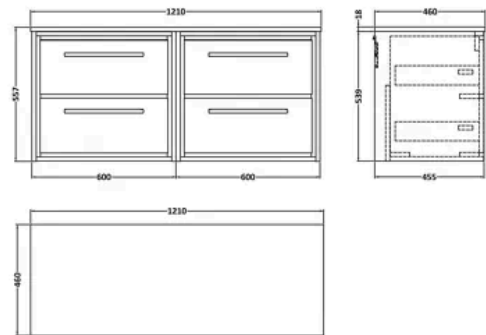

balterley

Longnor 1200mm Wall Hung 4 Drawer Vanity w/ Marble Worktop - Fern Green

PRODUCT REFERENCE

SKU	BFLL3124CMT2
EAN	5056883709603
Brand	Balterley

PRODUCT DIMENSIONS

Product	557 x 610 x 460mm (H x W x D)
Packaged	577 x 1220 x 480mm (H x W x D)
Nett Weight	84.5 kg
Packaged Weight	85 kg

balterley

Hudson Reed 1210x460mm Carrera Marble Worktop

PRODUCT DIMENSIONS

Product	14 x 1210 x 460mm (H x W x D)
Packaged	35 x 1250 x 500mm (H x W x D)
Nett Weight	25.5 kg
Packaged Weight	26 kg

PACKAGING DETAILS

Label Size (mm)	50 x 100
Label Colour	White
Label Qty	1.0000

PRODUCT DETAILS

Country of Origin	China
Product Material	Natural Marble
Colour/Finish	White
Style	Contemporary
Fixings Included	No
Fsc Certified	Yes
Material Thickness	14 mm

balterley

Lille 600mm Fern Green 2 Drawer Wall Hung Vanity Unit

PRODUCT DIMENSIONS

Product	539 x 600 x 455mm (H x W x D)
Packaged	577 x 632 x 480mm (H x W x D)
Nett Weight	29 kg
Packaged Weight	29.5 kg

PACKAGING DETAILS