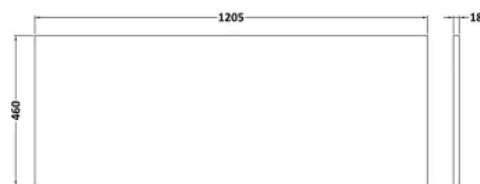

balterley

1205 x 460mm Fern Green MFC Matt Furniture Worktop

PRODUCT DIMENSIONS

Product	18 x 1205 x 460mm (H x W x D)
Packaged	25 x 1225 x 410mm (H x W x D)
Nett Weight	5 kg
Packaged Weight	5 kg

PRODUCT DETAILS

Country of Origin	United Kingdom
Product Material	Mfc Smooth Matt
Colour/Finish	Fern Green
Style	Contemporary
Material Thickness	18 mm