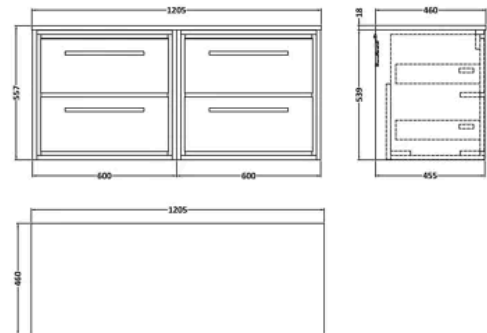

balterley

Longnor 1200mm Framed Design Wall Hung 4 Drawer Vanity with Worktop - Fern Green

PRODUCT REFERENCE

SKU	BFLL3124W2
EAN	5056883708606
Brand	Balterley

PRODUCT DIMENSIONS

Product	557 x 1205 x 460mm (H x W x D)
Packaged	577 x 1220 x 480mm (H x W x D)
Nett Weight	63.5 kg
Packaged Weight	64 kg

PRODUCT DETAILS

Country of Origin	China
Product Material	Mfc Smooth Matt
Colour/Finish	Fern Green
Mount Type	Wall Hung
Style	Contemporary
Handle Type	D Shape
Fixings Included	Yes
Construction Method	Cam & Wood Dowel
Construction Type	Rigid
Drawer Type	80mm High Metal S/C Inc Gallery
Fsc Certified	Yes
Handles Included	Yes
Material Thickness	18 mm
No. Doors	4
No. Drawers	4
Waste Shroud	Yes

balterley

1205 x 460mm Fern Green MFC Matt Furniture Worktop

PRODUCT DIMENSIONS

Product	18 x 1205 x 460mm (H x W x D)
Packaged	25 x 1225 x 410mm (H x W x D)
Nett Weight	5 kg
Packaged Weight	5 kg

PRODUCT DETAILS

Product	539 x 600 x 455mm (H x W x D)
Packaged	577 x 632 x 480mm (H x W x D)
Nett Weight	29 kg
Packaged Weight	29.5 kg

PACKAGING DETAILS

Label Colour	White
Label Qty	2.0000

PRODUCT DETAILS

Country of Origin	China
Product Material	Mfc Smooth Matt
Colour/Finish	Fern Green
Mount Type	Wall Hung
Style	Contemporary
Handle Type	D Shape
Fixings Included	Yes
Construction Method	Cam & Wood Dowel
Construction Type	Rigid
Drawer Type	80mm High Metal S/C Inc Gallery
Fsc Certified	Yes
Handles Included	Yes
Material Thickness	18 mm
No. Drawers	2
Waste Shroud	Yes