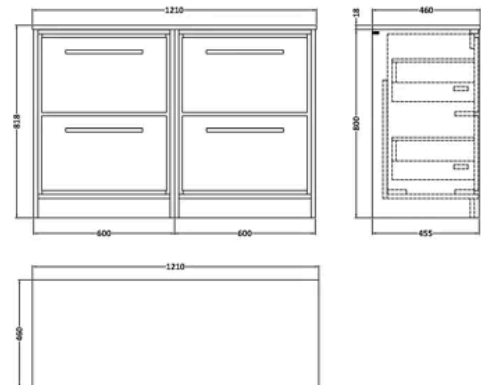

balterley

Longnor 1200mm Framed Design Floor Standing 4 Drawer Vanity, Marble Worktop - Fern Green

PRODUCT REFERENCE

SKU	BFLL3133CMT2
EAN	5056883709344
Brand	Balterley

PRODUCT DIMENSIONS

Product	818 x 1210 x 460mm (H x W x D)
Packaged	840 x 1220 x 480mm (H x W x D)
Nett Weight	103.5 kg
Packaged Weight	104 kg

PRODUCT DETAILS

Country of Origin	China
Product Material	Mfc Smooth Matt,Natural Marble
Colour/Finish	Fern Green
Mount Type	Floor
Style	Contemporary
Handle Type	D Shape
Fixings Included	Yes
Construction Method	Cam & Wood Dowel
Construction Type	Rigid
Drawer Type	80mm High Metal S/C Inc Gallery
Fsc Certified	Yes
Handles Included	Yes
Material Thickness	18 mm
No. Doors	4
No. Drawers	4
Waste Shroud	No