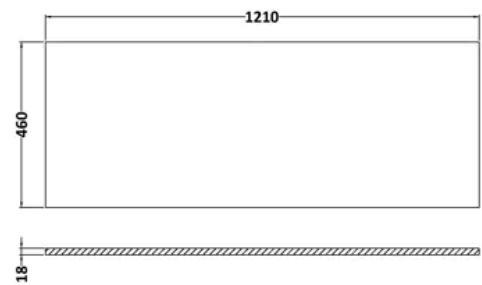

balterley

Longnor 1200mm Framed Design Floor Standing 4 Drawer Vanity & Marble Worktop - Fern Green

PRODUCT REFERENCE

SKU	BFLL3133GMT2
EAN	5056883709078
Brand	Balterley

PRODUCT DIMENSIONS

Product	818 x 1210 x 460mm (H x W x D)
Packaged	840 x 1220 x 480mm (H x W x D)
Nett Weight	103.5 kg
Packaged Weight	104 kg

balterley

Hudson Reed 1210x460mm Grey Marble Worktop

PRODUCT DIMENSIONS

Product	14 x 1210 x 460mm (H x W x D)
Packaged	35 x 1250 x 500mm (H x W x D)
Nett Weight	25.5 kg
Packaged Weight	26 kg

PACKAGING DETAILS

Label Size (mm)	50 x 100
Label Colour	White
Label Qty	1.0000

PRODUCT DETAILS

Country of Origin	China
Product Material	Natural Marble
Colour/Finish	Grey
Style	Contemporary
Fixings Included	No
Fsc Certified	Yes
Material Thickness	14 mm

Lille 600mm Fern Green 2 Drawer Floor Standing Vanity Unit

PRODUCT DIMENSIONS

Product	800 x 800 x 455mm (H x W x D)
Packaged	840 x 632 x 480mm (H x W x D)
Nett Weight	38.5 kg
Packaged Weight	39 kg

PACKAGING DETAILS