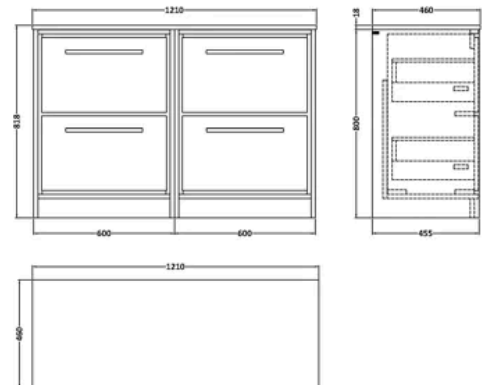

balterley

Longnor 1200mm Framed Design Floor Standing 4 Drawer Vanity & Marble Worktop - Fern Green

PRODUCT REFERENCE

SKU	BFLL3133GMT2
EAN	5056883709078
Brand	Balterley

PRODUCT DIMENSIONS

Product	818 x 1210 x 460mm (H x W x D)
Packaged	840 x 1220 x 480mm (H x W x D)
Nett Weight	103.5 kg
Packaged Weight	104 kg

balterley

Hudson Reed 1210x460mm Grey Marble Worktop

PRODUCT DIMENSIONS

Product	14 x 1210 x 460mm (H x W x D)
Packaged	35 x 1250 x 500mm (H x W x D)
Nett Weight	25.5 kg
Packaged Weight	26 kg

PACKAGING DETAILS

Label Size (mm)	50 x 100
Label Colour	White
Label Qty	1.0000

PRODUCT DETAILS

Country of Origin	China
Product Material	Natural Marble
Colour/Finish	Grey
Style	Contemporary
Fixings Included	No
Fsc Certified	Yes
Material Thickness	14 mm

Lille 600mm Fern Green 2 Drawer Floor Standing Vanity Unit

PRODUCT DIMENSIONS

Product	800 x 800 x 455mm (H x W x D)
Packaged	840 x 632 x 480mm (H x W x D)
Nett Weight	38.5 kg
Packaged Weight	39 kg

PACKAGING DETAILS