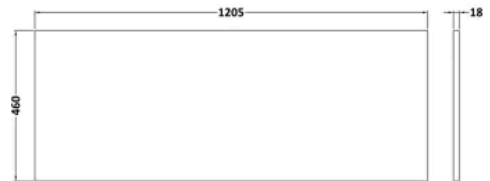

balterley

1205 x 460mm Fern Green MFC Matt Furniture Worktop

PRODUCT DIMENSIONS

Product	18 x 1205 x 460mm (H x W x D)
Packaged	25 x 1225 x 410mm (H x W x D)
Nett Weight	5 kg
Packaged Weight	5 kg

PRODUCT DETAILS

Country of Origin	United Kingdom
Product Material	Mfc Smooth Matt
Colour/Finish	Fern Green
Style	Contemporary
Material Thickness	18 mm