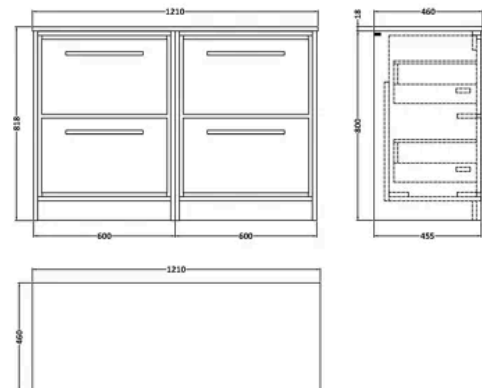

balterley

Longnor 1200mm Framed Design Floor Standing 4 Drawer Vanity with Worktop - Fern Green

PRODUCT REFERENCE

SKU	BFLL3133W2
EAN	5056883708545
Brand	Balterley

PRODUCT DIMENSIONS

Product	818 x 605 x 460mm (H x W x D)
Packaged	840 x 1220 x 480mm (H x W x D)
Nett Weight	82.5 kg
Packaged Weight	83 kg

PRODUCT DETAILS

Country of Origin	China
Product Material	Mfc Smooth Matt
Colour/Finish	Fern Green
Mount Type	Floor
Style	Contemporary
Handle Type	D Shape
Fixings Included	Yes
Construction Method	Cam & Wood Dowel
Construction Type	Rigid
Drawer Type	80mm High Metal S/C Inc Gallery
Fsc Certified	Yes
Handles Included	Yes
Material Thickness	18 mm
No. Doors	4
No. Drawers	4
Waste Shroud	No

balterley

1205 x 460mm Fern Green MFC Matt Furniture Worktop

PRODUCT DIMENSIONS

Product	18 x 1205 x 460mm (H x W x D)
Packaged	25 x 1225 x 410mm (H x W x D)
Nett Weight	5 kg
Packaged Weight	5 kg

PRODUCT DETAILS

Product	800 x 800 x 455mm (H x W x D)
Packaged	840 x 632 x 480mm (H x W x D)
Nett Weight	38.5 kg
Packaged Weight	39 kg

PACKAGING DETAILS

Label Colour	White
Label Qty	2.0000

PRODUCT DETAILS

Country of Origin	China
Product Material	Mfc Smooth Matt
Colour/Finish	Fern Green
Mount Type	Wall Hung
Style	Contemporary
Handle Type	D Shape
Fixings Included	Yes
Construction Method	Cam & Wood Dowel
Construction Type	Rigid
Drawer Type	80mm High Metal S/C Inc Gallery
Fsc Certified	Yes
Handles Included	Yes
Material Thickness	18 mm
No. Drawers	2
Waste Shroud	No