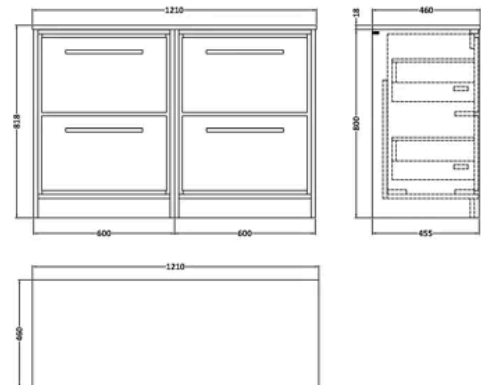

balterley

Longnor 1200mm Framed Design Floor Standing 4 Drawer Vanity with Marble Worktop - Fern Green

PRODUCT REFERENCE

SKU	BFLL3133WMT2
EAN	5056883708811
Brand	Balterley

PRODUCT DIMENSIONS

Product	818 x 1210 x 460mm (H x W x D)
Packaged	840 x 1220 x 480mm (H x W x D)
Nett Weight	103,5 kg
Packaged Weight	104 kg

PRODUCT DETAILS

Country of Origin	China
Product Material	Mfc Smooth Matt,Natural Marble
Colour/Finish	Fern Green
Mount Type	Floor
Style	Contemporary
Handle Type	D Shape
Fixings Included	Yes
Construction Method	Cam & Wood Dowel
Construction Type	Rigid
Drawer Type	80mm High Metal S/C Inc Gallery
Fsc Certified	Yes
Handles Included	Yes
Material Thickness	18 mm
No. Doors	4
No. Drawers	4
Waste Shroud	No

balterley

Hudson Reed 1210x460mm Marble Worktop

PRODUCT DIMENSIONS

Product	14 x 1210 x 460mm (H x W x D)
Packaged	35 x 1250 x 500mm (H x W x D)
Nett Weight	25.5 kg
Packaged Weight	26 kg

PACKAGING DETAILS

Label Size (mm)	50 x 100
Label Colour	White
Label Qty	1.0000

PRODUCT DIMENSIONS

Product	800 x 800 x 455mm (H x W x D)
Packaged	840 x 632 x 480mm (H x W x D)
Nett Weight	38.5 kg
Packaged Weight	39 kg

PACKAGING DETAILS

Label Colour	White
Label Qty	2.0000

PRODUCT DETAILS