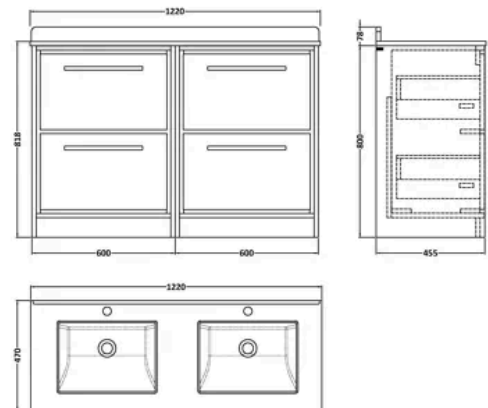

### PRODUCT DIMENSIONS

Product	878 x 1220 x 470mm (H x W x D)
Packaged	800 x 1200 x 455mm (H x W x D)
Nett Weight	86.5 kg
Packaged Weight	88 kg

### PRODUCT DETAILS

Country of Origin	China
Product Material	Mfc Smooth Matt,Vitreous China
Colour/Finish	Fern Green
Mount Type	Floor
Style	Contemporary
Handle Type	D Shape
Fixings Included	Yes
Construction Method	Cam & Wood Dowel
Construction Type	Rigid
Drawer Type	80mm High Metal S/C Inc Gallery
Fsc Certified	Yes
Handles Included	Yes
Inner Bowl Depth	272 mm
Inner Bowl Height	160 mm
Inner Bowl Width	358 mm
Leg Set Included	No
Legs Included	No
Material Thickness	18 mm
No. Doors	4
No. Drawers	4
No. Of Tapholes	2
Number Of Bowls	2
Overflow Cover Included	Yes
Overflow Included	Yes
Tap Included	No
Waste Included	No
Waste Shroud	No

## PRODUCT DIMENSIONS

Product	209 x 1220 x 470mm (H x W x D)
Packaged	250 x 1320 x 580mm (H x W x D)
Nett Weight	30.5 kg
Packaged Weight	31 kg

### PRODUCT DIMENSIONS

Product	800 x 800 x 455mm (H x W x D)
Packaged	840 x 632 x 480mm (H x W x D)
Nett Weight	38.5 kg
Packaged Weight	39 kg