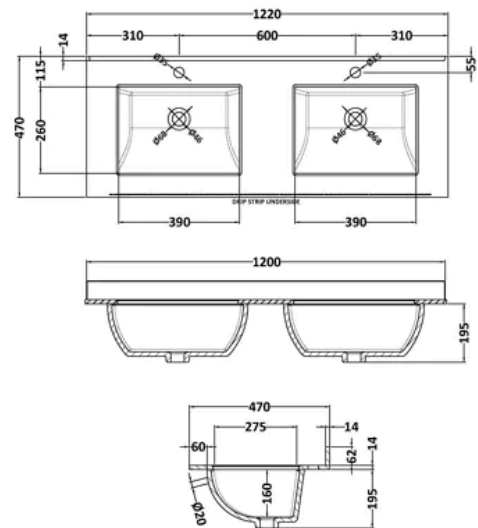

## PRODUCT DIMENSIONS

Product	209 x 1220 x 470mm (H x W x D)
Packaged	250 x 1320 x 580mm (H x W x D)
Nett Weight	30.5 kg
Packaged Weight	31 kg

## PACKAGING DETAILS

Label Size (mm)	50 x 100
Label Colour	White
Label Qty	2.0000

## PRODUCT DETAILS

Country of Origin	China
Product Material	Vitreous China
Colour/Finish	White
Style	Traditional
Bottle Trap Included	No
Ce Certified	Yes
Inner Bowl Depth	260 mm
Inner Bowl Height	160 mm
Inner Bowl Width	390 mm
No. Of Tapholes	1
Number Of Bowls	2
Overflow Cover Included	No
Overflow Included	Yes
Tap Included	No
Waste Included	No

### PRODUCT DIMENSIONS

Product	800 x 800 x 455mm (H x W x D)
Packaged	840 x 632 x 480mm (H x W x D)
Nett Weight	38.5 kg
Packaged Weight	39 kg