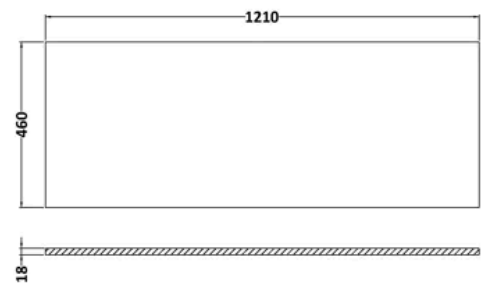

balterley

Hudson Reed 1210x460mm Carrera Marble Worktop

PRODUCT DIMENSIONS

Product	14 x 1210 x 460mm (H x W x D)
Packaged	35 x 1250 x 500mm (H x W x D)
Nett Weight	25.5 kg
Packaged Weight	26 kg

PACKAGING DETAILS

Label Size (mm)	50 x 100
Label Colour	White
Label Qty	1.0000

PRODUCT DETAILS

Country of Origin	China
Product Material	Natural Marble
Colour/Finish	White
Style	Contemporary
Fixings Included	No
Fsc Certified	Yes
Material Thickness	14 mm