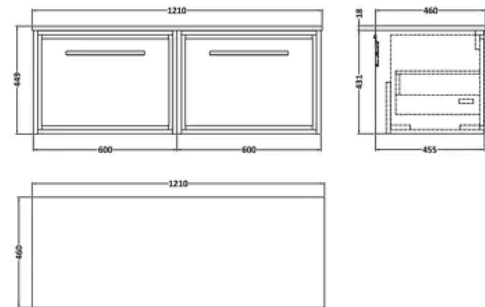

balterley

Longnor 1200mm Wall Hung Single Drawer Vanity w/ Marble Worktop - Pebble Grey

PRODUCT REFERENCE

SKU	BFLL3222CMT2
EAN	5056883709368
Brand	Balterley

PRODUCT DIMENSIONS

Product	449 x 1210 x 460mm (H x W x D)
Packaged	577 x 1220 x 480mm (H x W x D)
Nett Weight	71.5 kg
Packaged Weight	72 kg

PRODUCT DETAILS

Country of Origin	China
Product Material	Mfc Smooth Matt,Natural Marble
Colour/Finish	Pebble Grey
Mount Type	Wall Hung
Style	Contemporary
Handle Type	D Shape
Fixings Included	Yes
Construction Method	Cam & Wood Dowel
Construction Type	Rigid
Drawer Type	80mm High Metal S/C Inc Gallery
Fsc Certified	Yes
Handles Included	Yes
Material Thickness	18 mm
No. Doors	1
No. Drawers	1
Waste Shroud	Yes