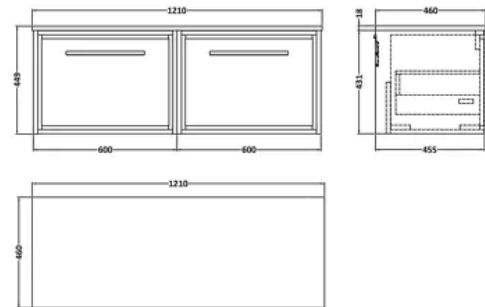

balterley

Longnor 1200mm Framed Design Wall Hung Single Drawer Vanity & Marble Worktop - Pebble Grey

PRODUCT REFERENCE

SKU	BFLL3222GMT2
EAN	5056883709092
Brand	Balterley

PRODUCT DIMENSIONS

Product	449 x 1210 x 460mm (H x W x D)
Packaged	577 x 1220 x 480mm (H x W x D)
Nett Weight	71.5 kg
Packaged Weight	72 kg

balterley

Hudson Reed 1210x460mm Grey Marble Worktop

PRODUCT DIMENSIONS

Product	14 x 1210 x 460mm (H x W x D)
Packaged	35 x 1250 x 500mm (H x W x D)
Nett Weight	25.5 kg
Packaged Weight	26 kg

PACKAGING DETAILS

Label Size (mm)	50 x 100
Label Colour	White
Label Qty	1.0000

PRODUCT DETAILS

Country of Origin	China
Product Material	Natural Marble
Colour/Finish	Grey
Style	Contemporary
Fixings Included	No
Fsc Certified	Yes
Material Thickness	14 mm

Lille 600mm Pebble Grey 1 Drawer Wall Hung Vanity Unit

PRODUCT DIMENSIONS

Product	431 x 600 x 455mm (H x W x D)
Packaged	470 x 632 x 480mm (H x W x D)
Nett Weight	22.5 kg
Packaged Weight	23 kg

PACKAGING DETAILS