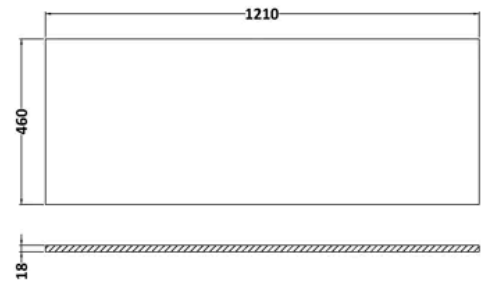

balterley

Hudson Reed 1210x460mm Grey Marble Worktop

PRODUCT DIMENSIONS

Product	14 x 1210 x 460mm (H x W x D)
Packaged	35 x 1250 x 500mm (H x W x D)
Nett Weight	25.5 kg
Packaged Weight	26 kg

PACKAGING DETAILS

Label Size (mm)	50 x 100
Label Colour	White
Label Qty	1.0000

PRODUCT DETAILS

Country of Origin	China
Product Material	Natural Marble
Colour/Finish	Grey
Style	Contemporary
Fixings Included	No
Fsc Certified	Yes
Material Thickness	14 mm

Lille 600mm Pebble Grey 1 Drawer Wall Hung Vanity Unit

PRODUCT DIMENSIONS

Product	431 x 600 x 455mm (H x W x D)
Packaged	470 x 632 x 480mm (H x W x D)
Nett Weight	22.5 kg
Packaged Weight	23 kg

PACKAGING DETAILS