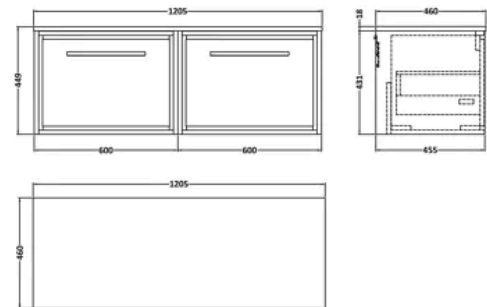

balterley

Longnor 1200mm Framed Design Wall Hung Single Drawer Vanity with Worktop - Pebble Grey

PRODUCT REFERENCE

SKU	BFLL3222W2
EAN	5056883708569
Brand	Balterley

PRODUCT DIMENSIONS

Product	449 x 605 x 460mm (H x W x D)
Packaged	577 x 1220 x 480mm (H x W x D)
Nett Weight	50.5 kg
Packaged Weight	51 kg

PRODUCT DETAILS

Country of Origin	China
Product Material	Mfc Smooth Matt
Colour/Finish	Pebble Grey
Mount Type	Wall Hung
Style	Contemporary
Handle Type	D Shape
Fixings Included	Yes
Construction Method	Cam & Wood Dowel
Construction Type	Rigid
Drawer Type	80mm High Metal S/C Inc Gallery
Fsc Certified	Yes
Handles Included	Yes
Material Thickness	18 mm
No. Doors	1
No. Drawers	1
Waste Shroud	Yes