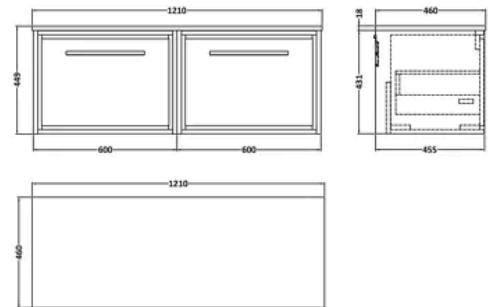

balterley

Longnor 1200mm Framed Design Wall Hung Single Drawer Vanity with Marble Worktop - Pebble Grey

PRODUCT REFERENCE

SKU	BFLL3222WMT2
EAN	5056883708835
Brand	Balterley

PRODUCT DIMENSIONS

Product	449 x 1210 x 460mm (H x W x D)
Packaged	577 x 1220 x 480mm (H x W x D)
Nett Weight	71.5 kg
Packaged Weight	72 kg

PRODUCT DETAILS

Country of Origin	China
Product Material	Mfc Smooth Matt,Natural Marble
Colour/Finish	Pebble Grey
Mount Type	Wall Hung
Style	Contemporary
Handle Type	D Shape
Fixings Included	Yes
Construction Method	Cam & Wood Dowel
Construction Type	Rigid
Drawer Type	80mm High Metal S/C Inc Gallery
Fsc Certified	Yes
Handles Included	Yes
Material Thickness	18 mm
No. Doors	1
No. Drawers	1
Waste Shroud	Yes

balterley

Hudson Reed 1210x460mm Marble Worktop

PRODUCT DIMENSIONS

Product	14 x 1210 x 460mm (H x W x D)
Packaged	35 x 1250 x 500mm (H x W x D)
Nett Weight	25.5 kg
Packaged Weight	26 kg

PACKAGING DETAILS

Label Size (mm)	50 x 100
Label Colour	White
Label Qty	1.0000

PRODUCT DIMENSIONS

Product	431 x 600 x 455mm (H x W x D)
Packaged	470 x 632 x 480mm (H x W x D)
Nett Weight	22.5 kg
Packaged Weight	23 kg

PACKAGING DETAILS

Label Colour	White
Label Qty	2.0000

PRODUCT DETAILS