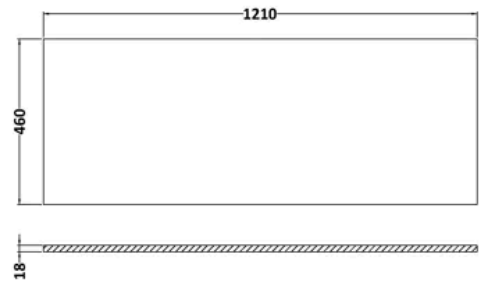

balterley

Hudson Reed 1210x460mm Marble Worktop

PRODUCT DIMENSIONS

Product	14 x 1210 x 460mm (H x W x D)
Packaged	35 x 1250 x 500mm (H x W x D)
Nett Weight	25.5 kg
Packaged Weight	26 kg

PACKAGING DETAILS

Label Size (mm)	50 x 100
Label Colour	White
Label Qty	1.0000

PRODUCT DETAILS

Country of Origin	China
Product Material	Natural Marble
Colour/Finish	White
Style	Contemporary
Fixings Included	No
Fsc Certified	Yes
Material Thickness	14 mm