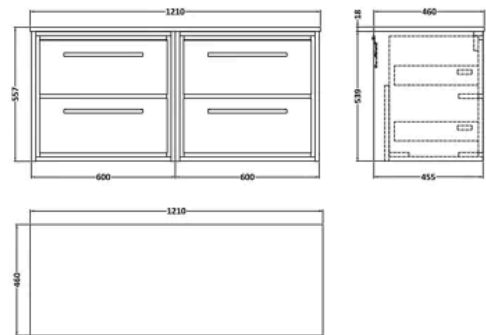

balterley

Longnor 1200mm Wall Hung 4 Drawer Vanity w/ Marble Worktop - Pebble Grey

PRODUCT REFERENCE

SKU	BFLL3224CMT2
EAN	5056883709399
Brand	Balterley

PRODUCT DIMENSIONS

Product	557 x 1220 x 460mm (H x W x D)
Packaged	577 x 1220 x 480mm (H x W x D)
Nett Weight	84.5 kg
Packaged Weight	85 kg

PRODUCT DETAILS

Country of Origin	China
Product Material	Mfc Smooth Matt,Natural Marble
Colour/Finish	Pebble Grey
Mount Type	Wall Hung
Style	Contemporary
Handle Type	D Shape
Fixings Included	Yes
Construction Method	Cam & Wood Dowel
Construction Type	Rigid
Drawer Type	80mm High Metal S/C Inc Gallery
Fsc Certified	Yes
Handles Included	Yes
Material Thickness	18 mm
No. Doors	4
No. Drawers	4
Waste Shroud	Yes