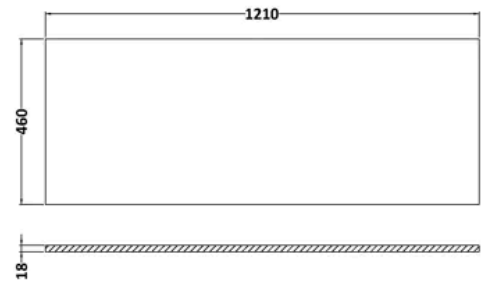

balterley

Hudson Reed 1210x460mm Carrera Marble Worktop

PRODUCT DIMENSIONS

Product	14 x 1210 x 460mm (H x W x D)
Packaged	35 x 1250 x 500mm (H x W x D)
Nett Weight	25.5 kg
Packaged Weight	26 kg

PACKAGING DETAILS

Label Size (mm)	50 x 100
Label Colour	White
Label Qty	1.0000

PRODUCT DETAILS

Country of Origin	China
Product Material	Natural Marble
Colour/Finish	White
Style	Contemporary
Fixings Included	No
Fsc Certified	Yes
Material Thickness	14 mm