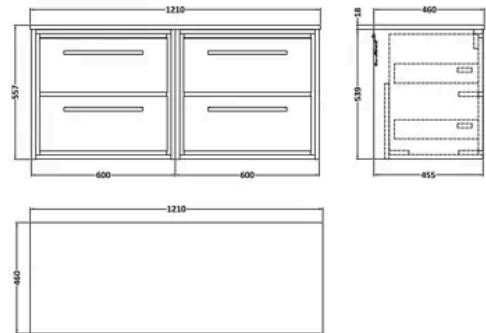

balterley

Longnor 1200mm Framed Design Wall Hung 4 Drawer Vanity & Marble Worktop - Pebble Grey

PRODUCT REFERENCE

SKU	BFLL3224GMT2
EAN	5056883709122
Brand	Balterley

PRODUCT DIMENSIONS

Product	557 x 610 x 460mm (H x W x D)
Packaged	577 x 1220 x 480mm (H x W x D)
Nett Weight	84.5 kg
Packaged Weight	85 kg

PRODUCT DETAILS

Country of Origin	China
Product Material	Mfc Smooth Matt,Natural Marble
Colour/Finish	Pebble Grey
Mount Type	Wall Hung
Style	Contemporary
Handle Type	D Shape
Fixings Included	Yes
Construction Method	Cam & Wood Dowel
Construction Type	Rigid
Drawer Type	80mm High Metal S/C Inc Gallery
Fsc Certified	Yes
Handles Included	Yes
Material Thickness	18 mm
No. Doors	4
No. Drawers	4
Waste Shroud	Yes