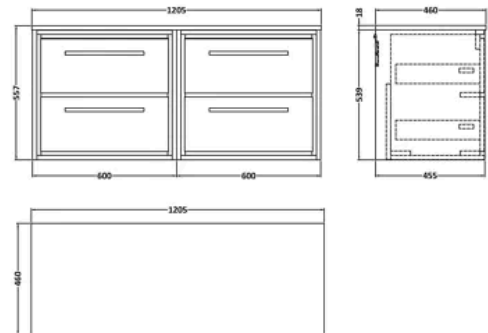

balterley

Longnor 1200mm Framed Design Wall Hung 4 Drawer Vanity with Worktop - Pebble Grey

PRODUCT REFERENCE

SKU	BFLL3224W2
EAN	5056883708590
Brand	Balterley

PRODUCT DIMENSIONS

Product	557 x 1205 x 460mm (H x W x D)
Packaged	577 x 1220 x 480mm (H x W x D)
Nett Weight	63.5 kg
Packaged Weight	64 kg

PRODUCT DETAILS

Country of Origin	China
Product Material	Mfc Smooth Matt
Colour/Finish	Pebble Grey
Mount Type	Wall Hung
Style	Contemporary
Handle Type	D Shape
Fixings Included	Yes
Construction Method	Cam & Wood Dowel
Construction Type	Rigid
Drawer Type	80mm High Metal S/C Inc Gallery
Fsc Certified	Yes
Handles Included	Yes
Material Thickness	18 mm
No. Doors	4
No. Drawers	4
Waste Shroud	Yes