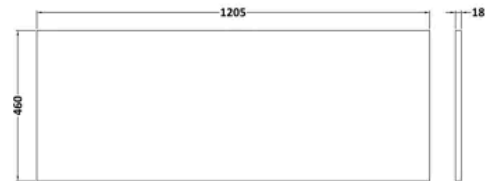

balterley

1205 x 460mm Pebble Grey MFC Matt Furniture Worktop

PRODUCT DIMENSIONS

Product	18 x 1205 x 460mm (H x W x D)
Packaged	25 x 1225 x 410mm (H x W x D)
Nett Weight	5 kg
Packaged Weight	5 kg

PRODUCT DETAILS

Country of Origin	United Kingdom
Product Material	Mfc Smooth Matt
Colour/Finish	Pebble Grey
Style	Contemporary
Material Thickness	18 mm