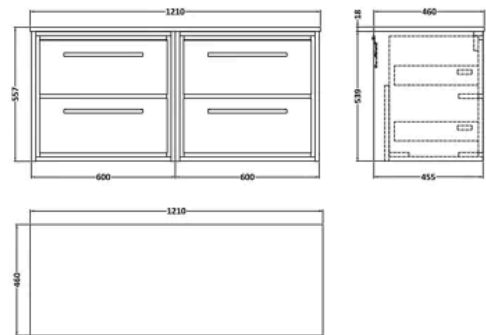

balterley

Longnor 1200mm Framed Design Wall Hung 4 Drawer Vanity with Marble Worktop - Pebble Grey

PRODUCT REFERENCE

SKU	BFLL3224WMT2
EAN	5056883708866
Brand	Balterley

PRODUCT DIMENSIONS

Product	557 x 610 x 460mm (H x W x D)
Packaged	577 x 1220 x 480mm (H x W x D)
Nett Weight	84.5 kg
Packaged Weight	85 kg

PRODUCT DETAILS

Country of Origin	China
Product Material	Mfc Smooth Matt,Natural Marble
Colour/Finish	Pebble Grey
Mount Type	Wall Hung
Style	Contemporary
Handle Type	D Shape
Fixings Included	Yes
Construction Method	Cam & Wood Dowel
Construction Type	Rigid
Drawer Type	80mm High Metal S/C Inc Gallery
Fsc Certified	Yes
Handles Included	Yes
Material Thickness	18 mm
No. Doors	4
No. Drawers	4
Waste Shroud	Yes