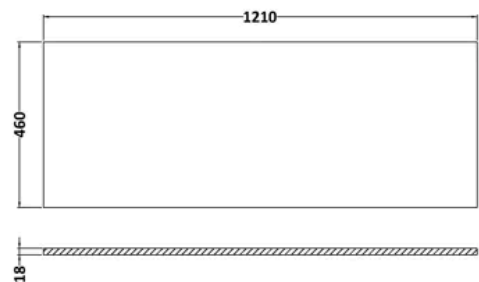

balterley

Hudson Reed 1210x460mm Marble Worktop

PRODUCT DIMENSIONS

Product	14 x 1210 x 460mm (H x W x D)
Packaged	35 x 1250 x 500mm (H x W x D)
Nett Weight	25.5 kg
Packaged Weight	26 kg

PACKAGING DETAILS

Label Size (mm)	50 x 100
Label Colour	White
Label Qty	1.0000

PRODUCT DETAILS

Country of Origin	China
Product Material	Natural Marble
Colour/Finish	White
Style	Contemporary
Fixings Included	No
Fsc Certified	Yes
Material Thickness	14 mm