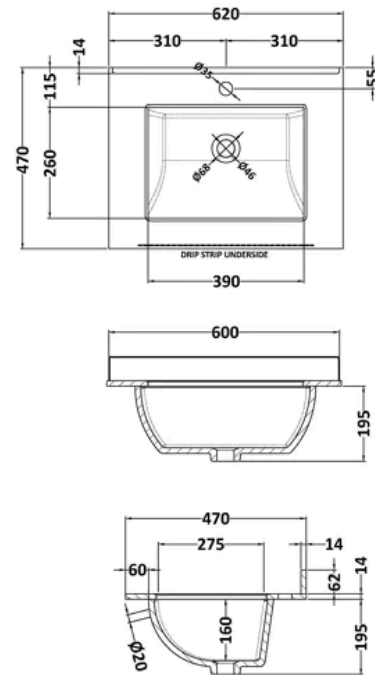

### PRODUCT DIMENSIONS

Product	617 x 620 x 470mm (H x W x D)
Packaged	577 x 620 x 480mm (H x W x D)
Nett Weight	43 kg
Packaged Weight	43.5 kg

## PRODUCT DIMENSIONS

Product	268 x 620 x 463mm (H x W x D)
Packaged	250 x 700 x 580mm (H x W x D)
Nett Weight	16.5 kg
Packaged Weight	17 kg

## PACKAGING DETAILS

Label Size (mm)	50 x 100
Label Colour	White
Label Qty	2.0000

## PRODUCT DETAILS

Country of Origin	China
Product Material	Vitreous China
Colour/Finish	White
Style	Traditional
Bottle Trap Included	No
Ce Certified	Yes
Inner Bowl Depth	275 mm
Inner Bowl Height	160 mm
Inner Bowl Width	390 mm
No. Of Tapholes	1
Number Of Bowls	1
Overflow Cover Included	No
Overflow Included	Yes
Tap Included	No
Waste Included	No