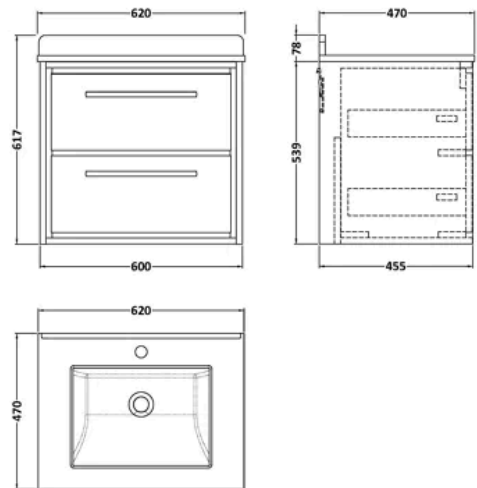

### PRODUCT DIMENSIONS

Product	617 x 620 x 470mm (H x W x D)
Packaged	577 x 620 x 480mm (H x W x D)
Nett Weight	43 kg
Packaged Weight	43.5 kg

### PRODUCT DETAILS

Country of Origin	China
Product Material	Mfc Smooth Matt,Vitreous China
Colour/Finish	Pebble Grey
Mount Type	Wall Hung
Style	Contemporary
Handle Type	D Shape
Fixings Included	Yes
Construction Method	Cam & Wood Dowel
Construction Type	Rigid
Drawer Type	80mm High Metal S/C Inc Gallery
Fsc Certified	Yes
Handles Included	Yes
Inner Bowl Depth	272 mm
Inner Bowl Height	160 mm
Leg Set Included	No
Legs Included	No
Material Thickness	18 mm
No. Doors	2
No. Drawers	2
No. Of Tapholes	1
Number Of Bowls	1
Overflow Cover Included	Yes
Overflow Included	Yes
Tap Included	No
Waste Included	No
Waste Shroud	Yes

## PRODUCT DIMENSIONS

Product	268 x 620 x 463mm (H x W x D)
Packaged	250 x 700 x 580mm (H x W x D)
Nett Weight	16.5 kg
Packaged Weight	17 kg

### PRODUCT DIMENSIONS

Product	539 x 600 x 455mm (H x W x D)
Packaged	577 x 632 x 480mm (H x W x D)
Nett Weight	29 kg
Packaged Weight	29.5 kg