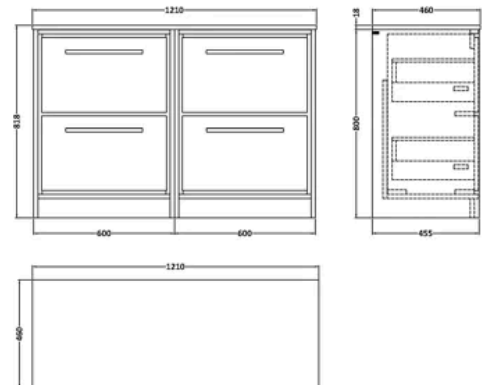

balterley

Longnor 1200mm Framed Design Floor Standing 4 Drawer Vanity & Marble Worktop - Pebble Grey

PRODUCT REFERENCE

SKU	BFLL3233GMT2
EAN	5056883709061
Brand	Balterley

PRODUCT DIMENSIONS

Product	818 x 1210 x 460mm (H x W x D)
Packaged	840 x 1220 x 480mm (H x W x D)
Nett Weight	103,5 kg
Packaged Weight	104 kg

PRODUCT DETAILS

Country of Origin	China
Product Material	Mfc Smooth Matt,Natural Marble
Colour/Finish	Pebble Grey
Mount Type	Floor
Style	Contemporary
Handle Type	D Shape
Fixings Included	Yes
Construction Method	Cam & Wood Dowel
Construction Type	Rigid
Drawer Type	80mm High Metal S/C Inc Gallery
Fsc Certified	Yes
Handles Included	Yes
Material Thickness	18 mm
No. Doors	4
No. Drawers	4
Waste Shroud	No