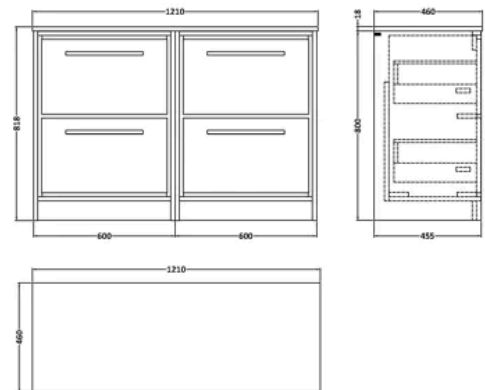

balterley

Longnor 1200mm Framed Design Floor Standing 4 Drawer Vanity with Worktop - Pebble Grey

PRODUCT REFERENCE

SKU	BFLL3233W2
EAN	5056883708538
Brand	Balterley

PRODUCT DIMENSIONS

Product	818 x 605 x 460mm (H x W x D)
Packaged	840 x 1220 x 480mm (H x W x D)
Nett Weight	82.5 kg
Packaged Weight	83 kg

PRODUCT DETAILS

Country of Origin	China
Product Material	Mfc Smooth Matt
Colour/Finish	Pebble Grey
Mount Type	Floor
Style	Contemporary
Handle Type	D Shape
Fixings Included	Yes
Construction Method	Cam & Wood Dowel
Construction Type	Rigid
Drawer Type	80mm High Metal S/C Inc Gallery
Fsc Certified	Yes
Handles Included	Yes
Material Thickness	18 mm
No. Doors	4
No. Drawers	4
Waste Shroud	No

balterley

1205 x 460mm Pebble Grey MFC Matt Furniture Worktop

PRODUCT DIMENSIONS

Product	18 x 1205 x 460mm (H x W x D)
Packaged	25 x 1225 x 410mm (H x W x D)
Nett Weight	5 kg
Packaged Weight	5 kg

PRODUCT DETAILS

PRODUCT DIMENSIONS

Product	800 x 600 x 455mm (H x W x D)
Packaged	840 x 632 x 480mm (H x W x D)
Nett Weight	38.5 kg
Packaged Weight	39 kg

PACKAGING DETAILS

Label Colour	White
Label Qty	2.0000

PRODUCT DETAILS