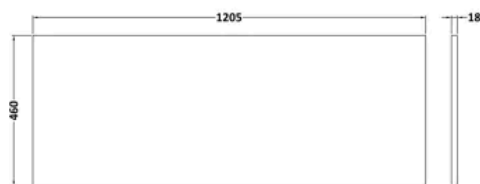

balterley

1205 x 460mm Pebble Grey MFC Matt Furniture Worktop

PRODUCT DIMENSIONS

Product	18 x 1205 x 460mm (H x W x D)
Packaged	25 x 1225 x 410mm (H x W x D)
Nett Weight	5 kg
Packaged Weight	5 kg

PRODUCT DETAILS

Country of Origin	United Kingdom
Product Material	Mfc Smooth Matt
Colour/Finish	Pebble Grey
Style	Contemporary
Material Thickness	18 mm