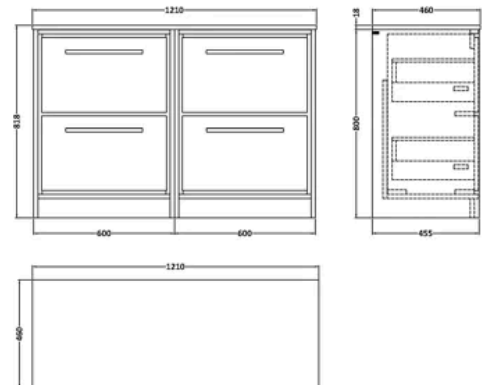

balterley

Longnor 1200mm Framed Design Floor Standing 4 Drawer Vanity with Marble Worktop - Pebble Grey

PRODUCT REFERENCE

SKU	BFLL3233WMT2
EAN	5056883708804
Brand	Balterley

PRODUCT DIMENSIONS

Product	818 x 1210 x 460mm (H x W x D)
Packaged	840 x 1220 x 480mm (H x W x D)
Nett Weight	103,5 kg
Packaged Weight	104 kg

PRODUCT DETAILS

Country of Origin	China
Product Material	Mfc Smooth Matt,Natural Marble
Colour/Finish	Pebble Grey
Mount Type	Floor
Style	Contemporary
Handle Type	D Shape
Fixings Included	Yes
Construction Method	Cam & Wood Dowel
Construction Type	Rigid
Drawer Type	80mm High Metal S/C Inc Gallery
Fsc Certified	Yes
Handles Included	Yes
Material Thickness	18 mm
No. Doors	4
No. Drawers	4
Waste Shroud	No

balterley

Hudson Reed 1210x460mm Marble Worktop

PRODUCT DIMENSIONS

Product	14 x 1210 x 460mm (H x W x D)
Packaged	35 x 1250 x 500mm (H x W x D)
Nett Weight	25.5 kg
Packaged Weight	26 kg

PACKAGING DETAILS

Label Size (mm)	50 x 100
Label Colour	White
Label Qty	1.0000

PRODUCT DIMENSIONS

Product	800 x 600 x 455mm (H x W x D)
Packaged	840 x 632 x 480mm (H x W x D)
Nett Weight	38.5 kg
Packaged Weight	39 kg

PACKAGING DETAILS

Label Colour	White
Label Qty	2.0000

PRODUCT DETAILS