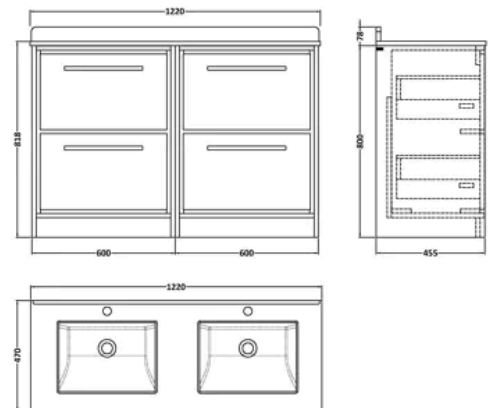

### PRODUCT DIMENSIONS

Product	878 x 1220 x 470mm (H x W x D)
Packaged	800 x 1200 x 455mm (H x W x D)
Nett Weight	86.5 kg
Packaged Weight	88 kg

### PRODUCT DETAILS

Country of Origin	China
Product Material	Mfc Smooth Matt,Vitreous China
Colour/Finish	Pebble Grey
Mount Type	Floor
Style	Contemporary
Handle Type	D Shape
Fixings Included	Yes
Construction Method	Cam & Wood Dowel
Construction Type	Rigid
Drawer Type	80mm High Metal S/C Inc Gallery
Fsc Certified	Yes
Handles Included	Yes
Inner Bowl Depth	272 mm
Inner Bowl Height	160 mm
Inner Bowl Width	358 mm
Leg Set Included	No
Legs Included	No
Material Thickness	18 mm
No. Doors	4
No. Drawers	4
No. Of Tapholes	2
Number Of Bowls	2
Overflow Cover Included	Yes
Overflow Included	Yes
Tap Included	No
Waste Included	No
Waste Shroud	No

### PRODUCT DIMENSIONS

Product	209 x 1220 x 470mm (H x W x D)
Packaged	250 x 1320 x 580mm (H x W x D)
Nett Weight	30.5 kg
Packaged Weight	31 kg

### PRODUCT DIMENSIONS

Product	800 x 600 x 455mm (H x W x D)
Packaged	840 x 632 x 480mm (H x W x D)
Nett Weight	38.5 kg
Packaged Weight	39 kg