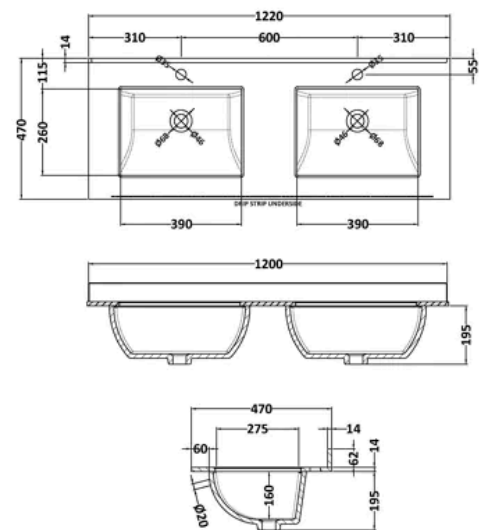

### PRODUCT DIMENSIONS

Product	209 x 1220 x 470mm (H x W x D)
Packaged	250 x 1320 x 580mm (H x W x D)
Nett Weight	30.5 kg
Packaged Weight	31 kg

### PACKAGING DETAILS

Label Size (mm)	50 x 100
Label Colour	White
Label Qty	2.0000

### PRODUCT DETAILS

Country of Origin	China
Product Material	Vitreous China
Colour/Finish	White
Style	Traditional
Bottle Trap Included	No
Ce Certified	Yes
Inner Bowl Depth	260 mm
Inner Bowl Height	160 mm
Inner Bowl Width	390 mm
No. Of Tapholes	1
Number Of Bowls	2
Overflow Cover Included	No
Overflow Included	Yes
Tap Included	No
Waste Included	No

### PRODUCT DIMENSIONS

Product	800 x 600 x 455mm (H x W x D)
Packaged	840 x 632 x 480mm (H x W x D)
Nett Weight	38.5 kg
Packaged Weight	39 kg