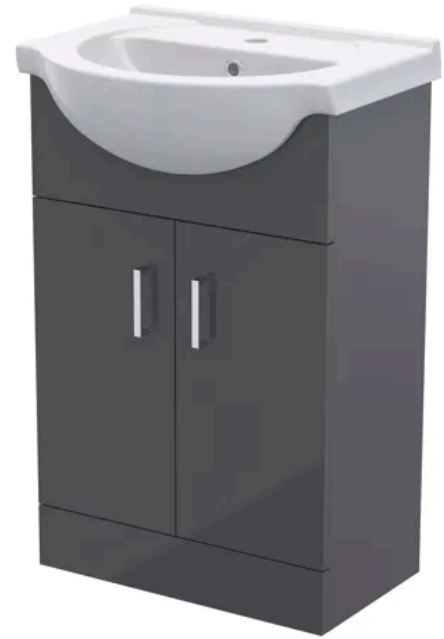

balterley

Hamstall Floor Standing 2 Door Vanity Basin Unit - Gloss Grey - 550mm - Balterley

PRODUCT REFERENCE

SKU	BFOR9550
EAN	5056462604183
Brand	Balterley

PRODUCT DIMENSIONS

Product	781 x 415 x 298mm (H x W x D)
Packaged	815 x 550 x 325mm (H x W x D)
Nett Weight	16.8 kg
Packaged Weight	16.8 kg

PRODUCT DETAILS

Country of Origin	China
Product Material	Ceramic,Mfc Gloss
Colour/Finish	Gloss Grey
Mount Type	Floor
Style	Contemporary
Construction Method	Cam & Wood Dowel
Construction Type	Rigid
Handles Included	Yes
Inner Bowl Height	125 mm
Material Thickness	16 mm
No. Doors	2
No. Of Tapholes	1
Number Of Bowls	1
Overflow Included	Yes
Tap Included	No