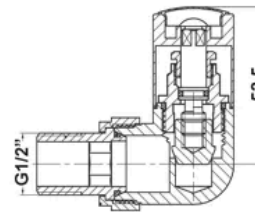

### PRODUCT DIMENSIONS

Product	70 x 68 x 49mm (H x W x D)
Packaged	60 x 90 x 95mm (H x W x D)
Nett Weight	0.62 kg
Packaged Weight	0.62 kg

### PRODUCT DETAILS

Country of Origin	United Kingdom
Product Material	Brass
Colour/Finish	Chrome
Style	Contemporary

Diagram shown is the valve with 'handwheel' control

Diagram shown is the valve with 'lockshield' control