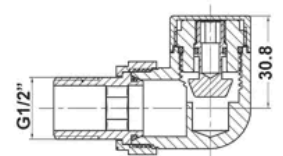

### PRODUCT DIMENSIONS

Product	70 x 68 x 49mm (H x W x D)
Packaged	60 x 90 x 95mm (H x W x D)
Nett Weight	0.62 kg
Packaged Weight	0.62 kg

### PRODUCT DETAILS

Country of Origin	United Kingdom
Product Material	Brass
Colour/Finish	Chrome
Style	Contemporary

Diagram shown is the valve with 'handwheel' control

Diagram shown is the valve with 'lockshield' control