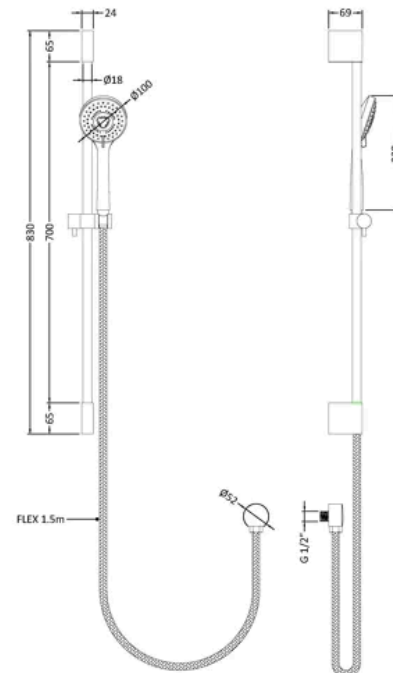

Technical Drawing Not Available

balterley

Chrome Slimline Shower Slide Rail Kit

PRODUCT DIMENSIONS

Product	830 x 10 x 70mm (H x W x D)
Packaged	95 x 154 x 725mm (H x W x D)
Outer Box	500 x 330 x 750mm (H x W x D)
Nett Weight	1.38 kg
Packaged Weight	1.5 kg

PACKAGING DETAILS

Label Size (mm)	50 x 100
Label Colour	White
Label Qty	2.0000

PRODUCT DETAILS

Country of Origin	China
Product Material	Brass Abs
Control Type	Not Applicable
WRAS Approved	No
Colour/Finish	Chrome
Mount Type	Surface/Wall
Style	Contemporary
Easy Clean	Yes
TMV2 Approved	No
TMV3 Approved	No
Handset Included	Yes
Head Included	No
Hose Included	Yes
Hose Length	1500 mm
Min Operating Pressure	0.5 Bar
Minimum Operation Pressure	1 Bar
No. Outlets	1.0000
Outlet Elbow Supplied	Yes

balterley

Chrome Wall Mounted Bath Shower Mixer

PRODUCT DIMENSIONS

Product	50 x 264 x 159mm (H x W x D)
Packaged	155 x 235 x 335mm (H x W x D)
Outer Box	500 x 450 x 350mm (H x W x D)
Nett Weight	1.98 kg
Packaged Weight	1.98 kg

PACKAGING DETAILS

Label Size (mm)	50 x 100
Label Colour	White
Label Qty	1.0000

PRODUCT DETAILS

Country of Origin	China
Product Material	Brass, Brass Abs
Control Type	Manual
WRAS Approved	No
Valve/Cartridge Type	1/4 Turn Ceramic Disc
Colour/Finish	Chrome
Mount Type	Wall Hung
Style	Contemporary
Handle Type	Round
TMV2 Approved	No
TMV3 Approved	No
Pipe Size	3/4"
Pipe Centres	150
Handset Included	No
Hose Included	No
Min Operating Pressure	3 Bar
Minimum Operation Pressure	3 Bar
Tap Spout Projection	110 mm
Tap Tails Included	Yes
Valve / Cartridge Type	1/4 Turn Ceramic Disc
Waste Included	No