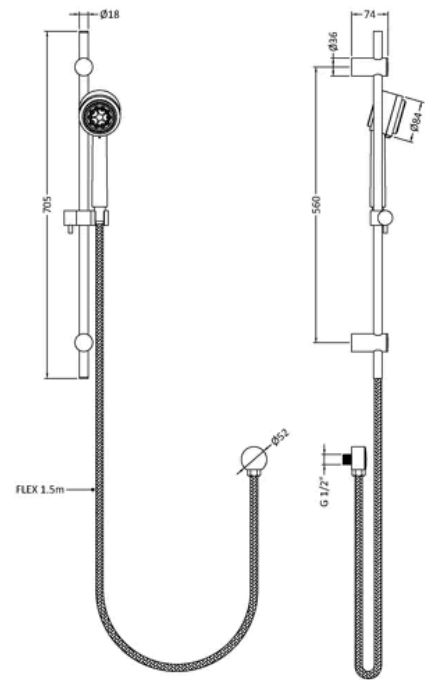

Technical Drawing Not Available

balterley

Chrome Linear Shower Slide Rail Kit

PRODUCT DIMENSIONS

Product	720 x 10 x 73mm (H x W x D)
Packaged	95 x 154 x 725mm (H x W x D)
Outer Box	500 x 330 x 750mm (H x W x D)
Nett Weight	1.37 kg
Packaged Weight	1.4 kg

PACKAGING DETAILS

Label Size (mm)	50 x 100
Label Colour	White
Label Qty	2.0000

PRODUCT DETAILS

Country of Origin	China
Product Material	Brass Abs
Control Type	Not Applicable
WRAS Approved	No
Colour/Finish	Chrome
Mount Type	Surface/Wall
Style	Contemporary
Easy Clean	Yes
TMV2 Approved	No
TMV3 Approved	No
Handset Included	Yes
Head Included	No
Hose Included	Yes
Hose Length	1500 mm
Min Operating Pressure	0.5 Bar
Minimum Operation Pressure	1 Bar
No. Outlets	1.0000
Outlet Elbow Supplied	Yes

Arvan Chrome Wall Mounted Bath Shower Mixer

PRODUCT DIMENSIONS

Product	50 x 264 x 159mm (H x W x D)
Packaged	95 x 220 x 330mm (H x W x D)
Outer Box	500 x 450 x 350mm (H x W x D)
Nett Weight	1.98 kg
Packaged Weight	1.98 kg

PACKAGING DETAILS

Label Size (mm)	50 x 100
Label Colour	White
Label Qty	1.0000

PRODUCT DETAILS

Country of Origin	China
Product Material	Brass, Brass Abs
Control Type	Manual
WRAS Approved	No
Valve/Cartridge Type	1/4 Turn Ceramic Disc
Colour/Finish	Chrome
Mount Type	Wall Hung
Style	Contemporary
Handle Type	Round
TMV2 Approved	No
TMV3 Approved	No
Pipe Size	3/4"
Pipe Centres	150
Handset Included	No
Hose Included	No
Min Operating Pressure	3 Bar
Minimum Operation Pressure	3 Bar
Tap Spout Projection	110 mm
Tap Tails Included	Yes
Valve / Cartridge Type	1/4 Turn Ceramic Disc
Waste Included	No