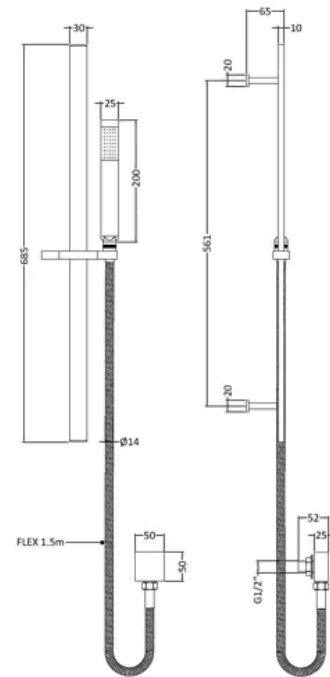

balterley

Chrome Shower Slide Rail Kit

PRODUCT DIMENSIONS

Product	685 x 129 x 65mm (H x W x D)
Packaged	83 x 140 x 700mm (H x W x D)
Outer Box	440 x 300 x 715mm (H x W x D)
Nett Weight	1.5 kg
Packaged Weight	1.51 kg

PACKAGING DETAILS

Label Size (mm)	50 x 100
Label Colour	White
Label Qty	2.0000

PRODUCT DETAILS

Country of Origin	China
Product Material	Brass Abs
Control Type	Not Applicable
WRAS Approved	No
Colour/Finish	Chrome
Mount Type	Surface/Wall
Style	Contemporary
Easy Clean	No
TMV2 Approved	No
TMV3 Approved	No
Handset Included	Yes
Head Included	No
Hose Included	Yes
Hose Length	1500 mm
Min Operating Pressure	0.1 Bar
Minimum Operation Pressure	0 Bar
No. Outlets	1.0000
Outlet Elbow Supplied	Yes