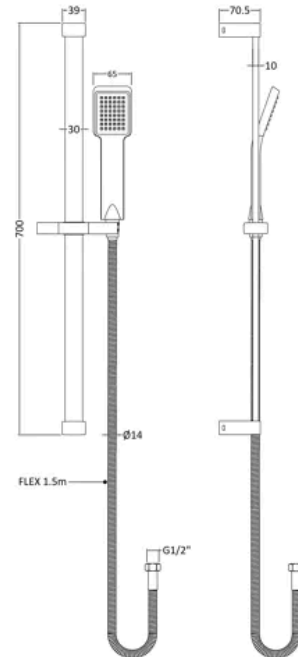

Technical Drawing Not Available

balterley

Chrome Shower Slide Rail Kit

PRODUCT DIMENSIONS

Product	700 x 660 x 70mm (H x W x D)
Packaged	50 x 153 x 668mm (H x W x D)
Nett Weight	0.9 kg
Packaged Weight	0.9 kg

PACKAGING DETAILS

Label Size (mm)	50 x 100
Label Colour	White
Label Qty	2.0000

PRODUCT DETAILS

Country of Origin	China
Product Material	Brass Abs
Control Type	Not Applicable
WRAS Approved	No
Colour/Finish	Chrome
Mount Type	Surface/Wall
Style	Contemporary
Easy Clean	Yes
TMV2 Approved	No
TMV3 Approved	No
Handset Included	Yes
Head Included	No
Hose Included	Yes
Hose Length	1500 mm
Min Operating Pressure	0.1 Bar
Minimum Operation Pressure	0 Bar
No. Outlets	1.0000
Outlet Elbow Supplied	No

Sanford Chrome Thermostatic Bar Shower Valve

PRODUCT DIMENSIONS

Product	55 x 261 x 65mm (H x W x D)
Packaged	80 x 355 x 82mm (H x W x D)
Outer Box	440 x 420 x 360mm (H x W x D)
Nett Weight	1.71 kg
Packaged Weight	1.71 kg

PACKAGING DETAILS

Label Size (mm)	50 x 100
Label Colour	White
Label Qty	1.0000

PRODUCT DETAILS

Country of Origin	China
Product Material	Brass Abs
Control Type	Manual
WRAS Approved	No
Valve/Cartridge Type	1/4 Turn
Colour/Finish	Chrome
Mount Type	Wall Hung
Style	Contemporary
Handle Type	Square
TMV2 Approved	No
TMV3 Approved	No
Pipe Centres	150
Handset Included	No
Head Included	No
Hose Included	No
Min Operating Pressure	0.2 Bar
Minimum Operation Pressure	0 Bar
No. Outlets	1.0000
Valve / Cartridge Type	1/4 Turn