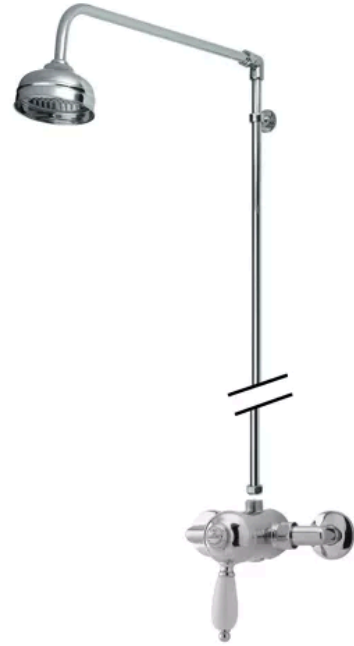

balterley

Traditional Exposed Manual Valve & Rigid Riser Shower Set - Chrome/White - Balterley

PRODUCT REFERENCE

SKU	BSBT53MV1
EAN	5056462692944
Brand	Balterley

PRODUCT DIMENSIONS

Product	1025 x 100 x 570mm (H x W x D)
Packaged	550 x 550 x 550mm (H x W x D)
Nett Weight	0.1 kg
Packaged Weight	0.1 kg

PRODUCT DETAILS

Country of Origin	China
Product Material	Brass Abs
Control Type	Manual
Valve/Cartridge Type	1/4 Turn
Colour/Finish	Chrome
Style	Traditional
Hose Length	1500 mm
Min Operating Pressure	0.2 Bar
Minimum Operation Pressure	0 Bar
No. Of Body Jets	0.0000
Valve / Cartridge Type	1/4 Turn